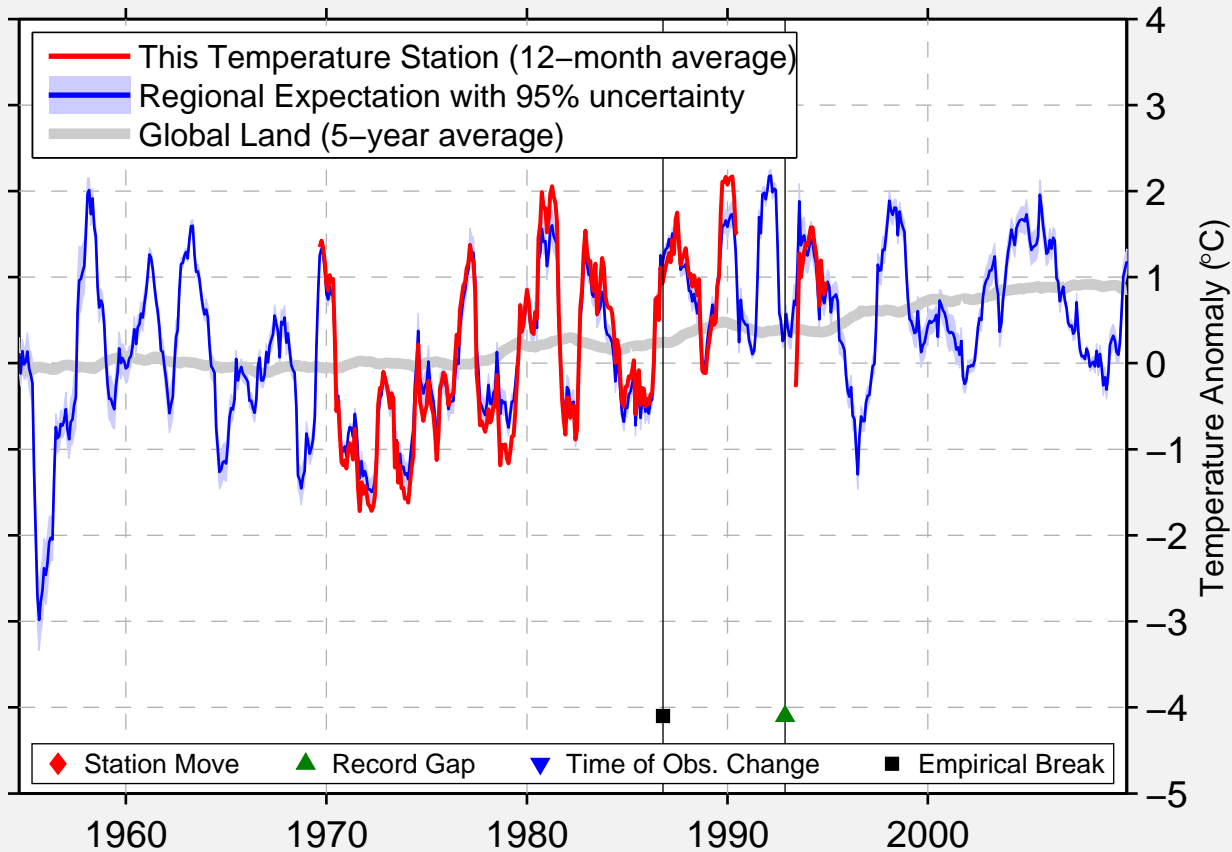

BURNS LAKE & 54.233 N, 125.767 W (Canada)

Data Quality Controlled and Aligned at Breakpoints

Berkeley Earth