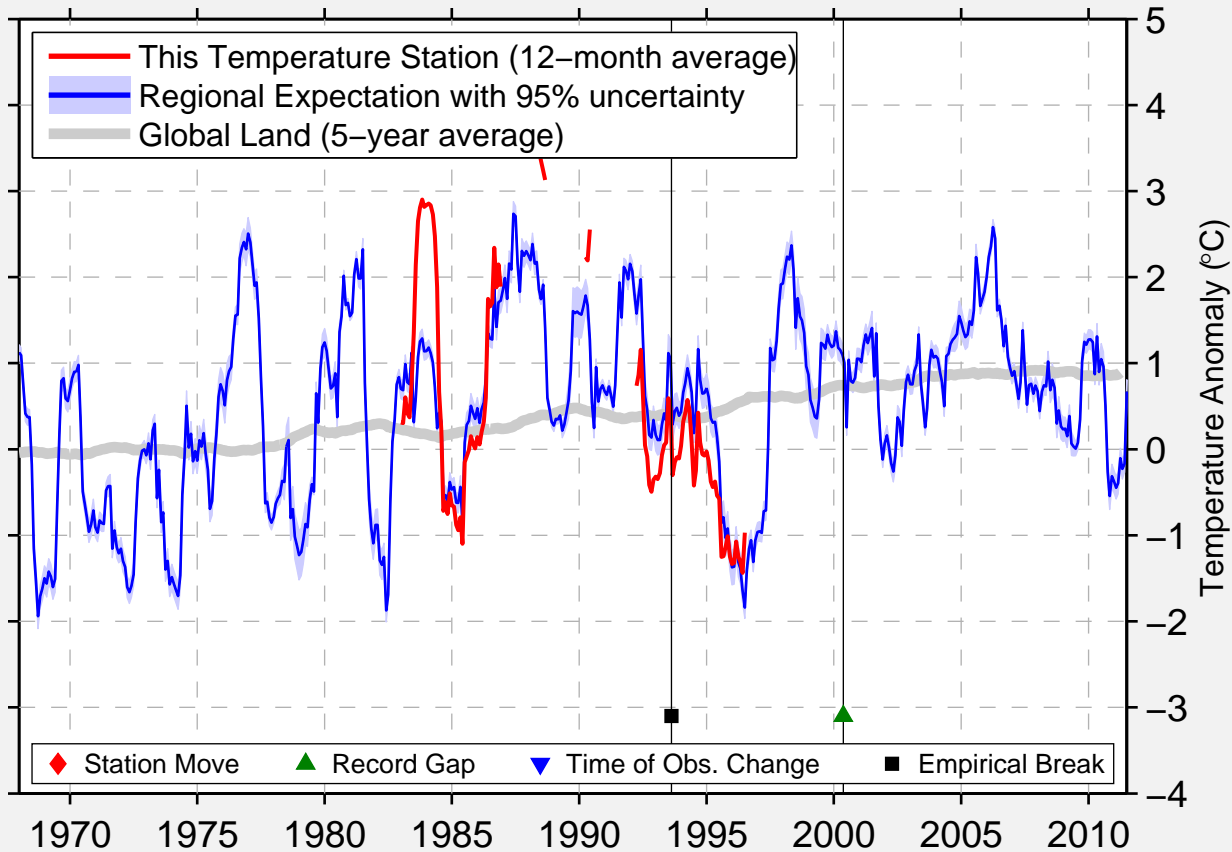

# MOOSE WALLOW

54.230 N, 115.020 W (Canada)

Data Quality Controlled and Aligned at Breakpoints

Berkeley Earth