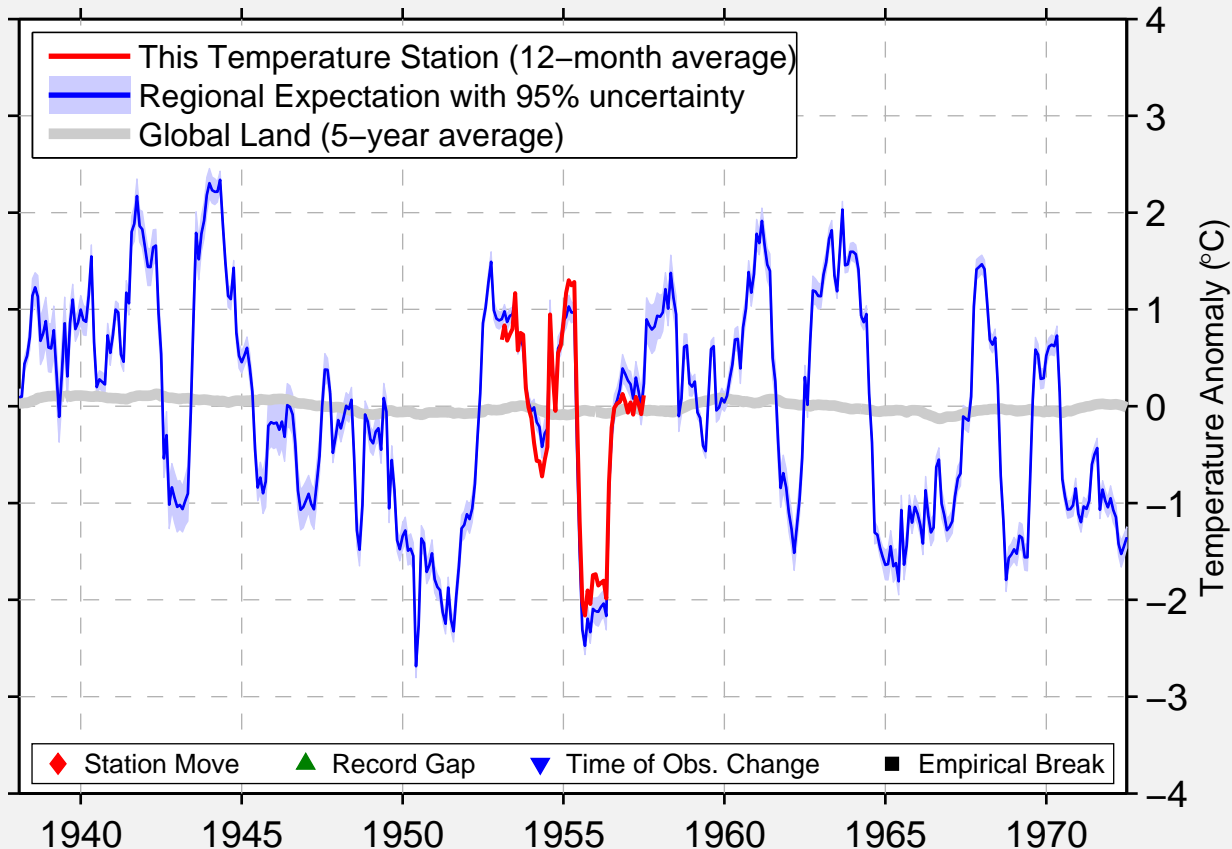

# THORHILD

54.150 N, 113.120 W (Canada)

Data Quality Controlled and Aligned at Breakpoints

Berkeley Earth