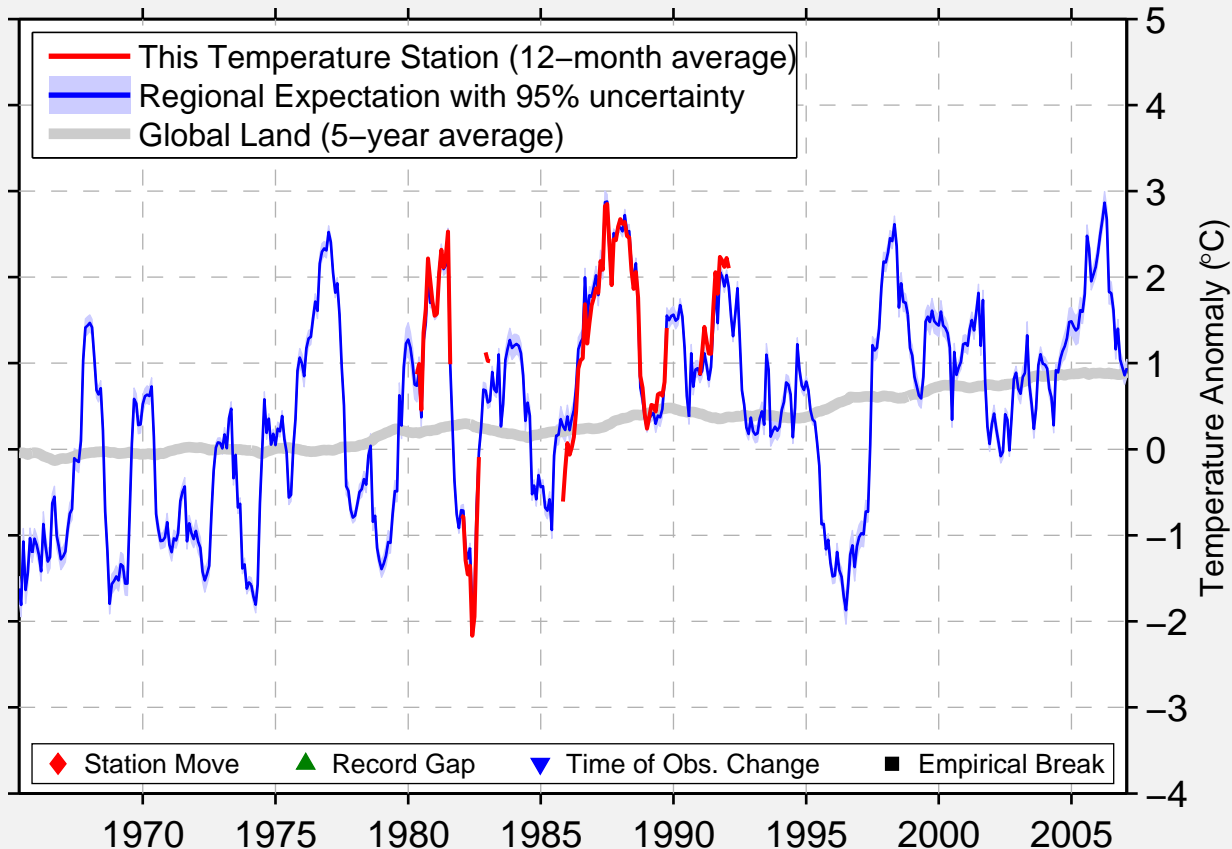

# BELLIS

54.130 N, 112.150 W (Canada)

Data Quality Controlled and Aligned at Breakpoints

Berkeley Earth