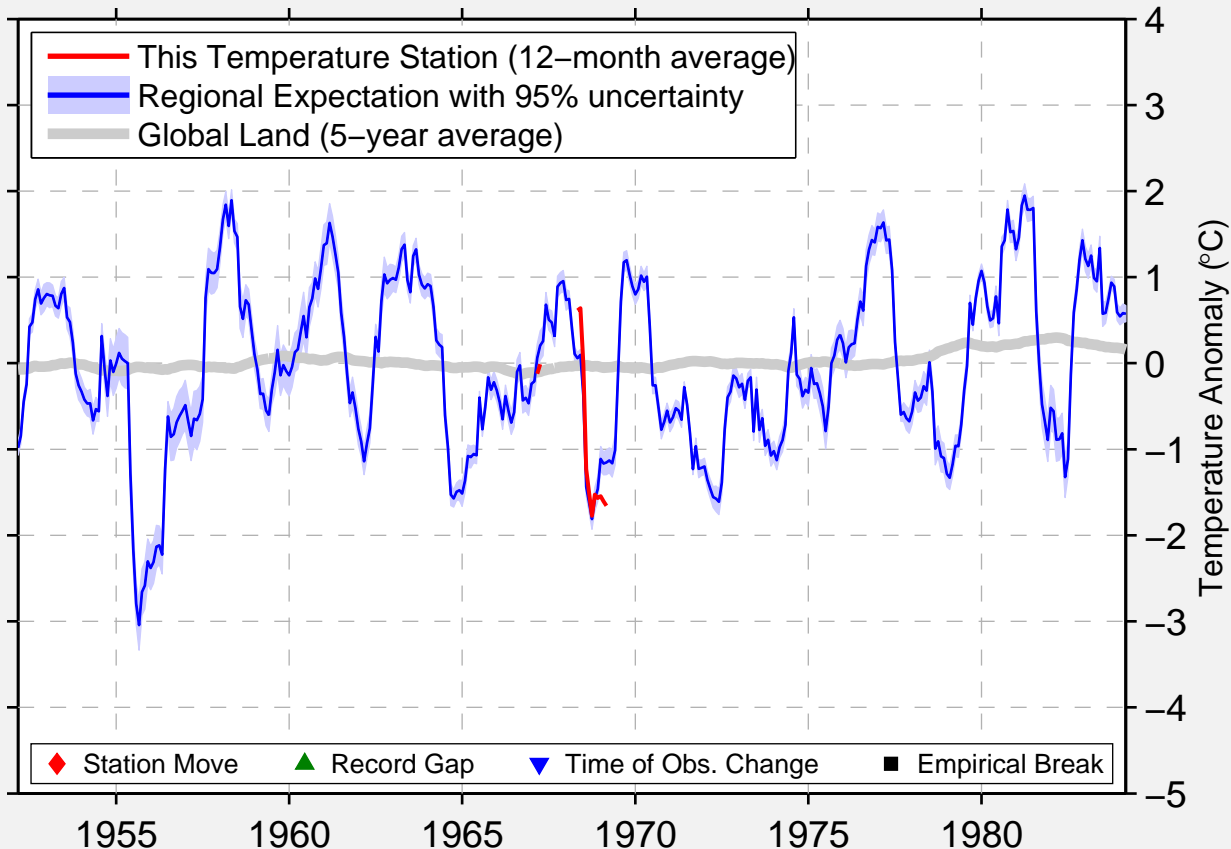

MCGREGOR

54.080 N, 121.830 W (Canada)

Data Quality Controlled and Aligned at Breakpoints

Berkeley Earth