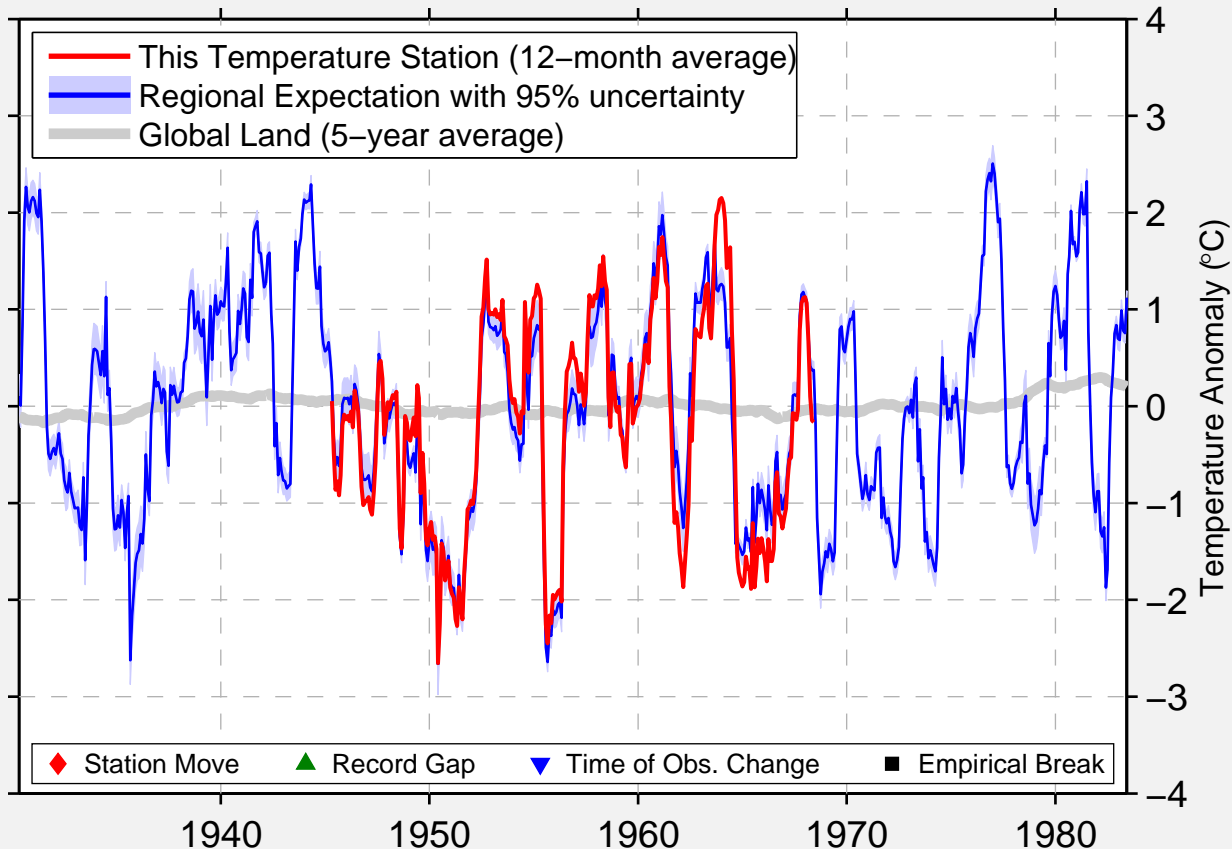

# PEAVINE

54.070 N, 114.920 W (Canada)

Data Quality Controlled and Aligned at Breakpoints

Berkeley Earth