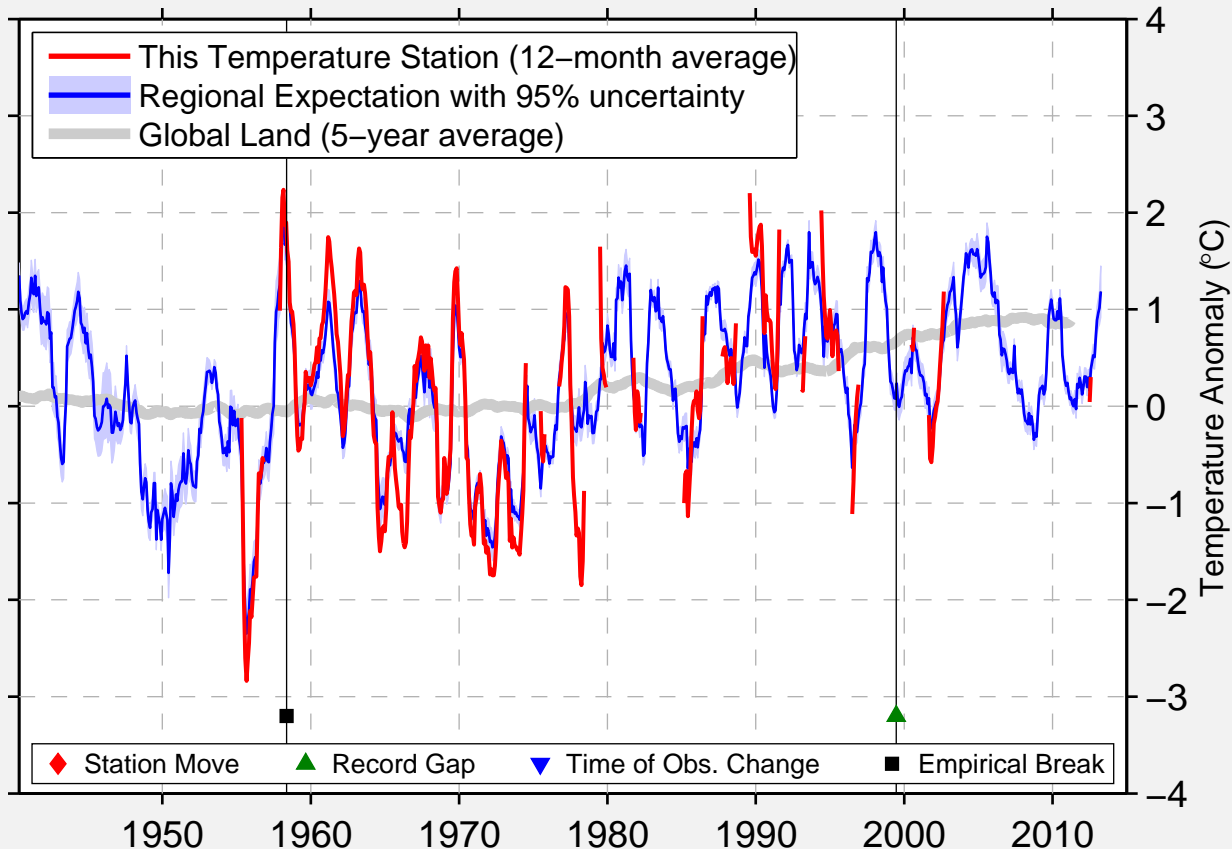

KITIMAT TOWNSITE

54.050 N, 128.630 W (Canada)

Data Quality Controlled and Aligned at Breakpoints

Berkeley Earth