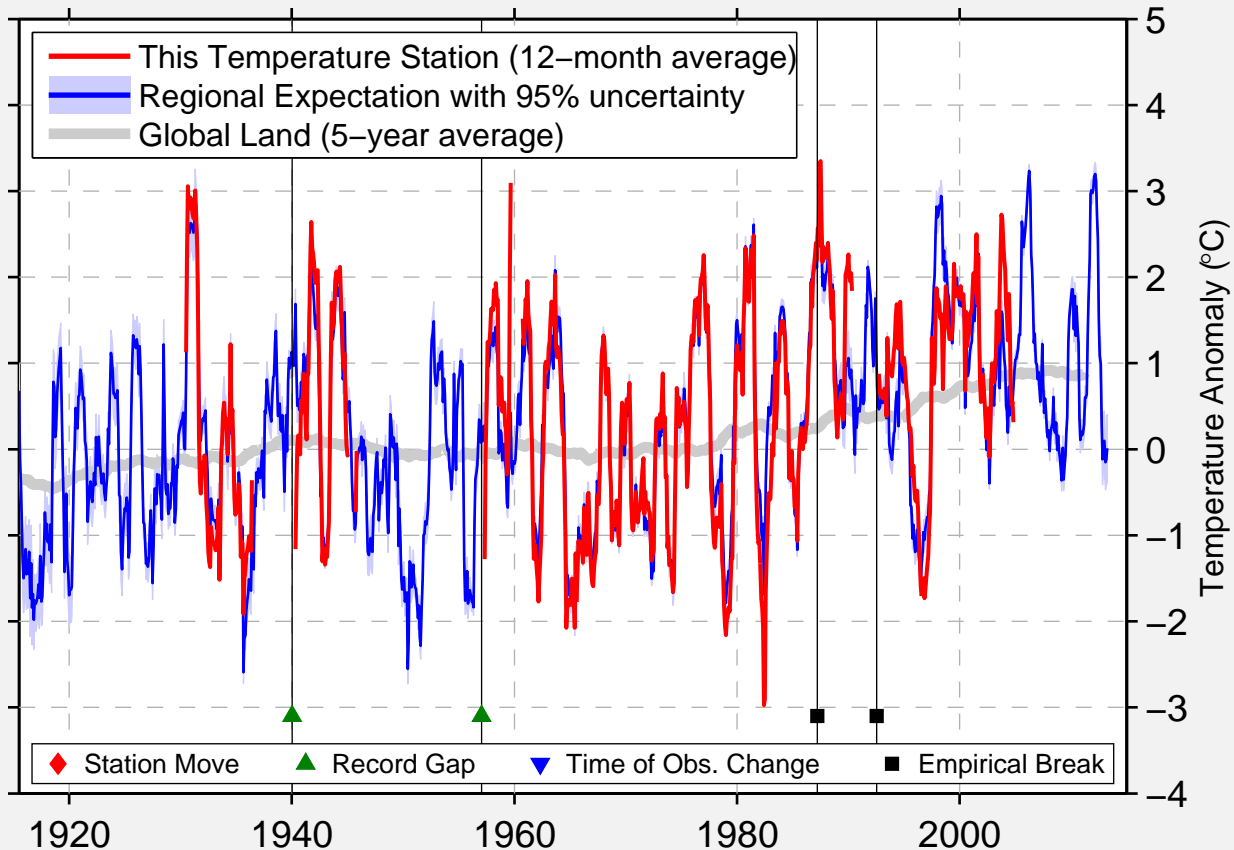

LOON LAKE CDA EPF, SA

54.040 N, 109.065 W (Canada)

Data Quality Controlled and Aligned at Breakpoints

Berkeley Earth