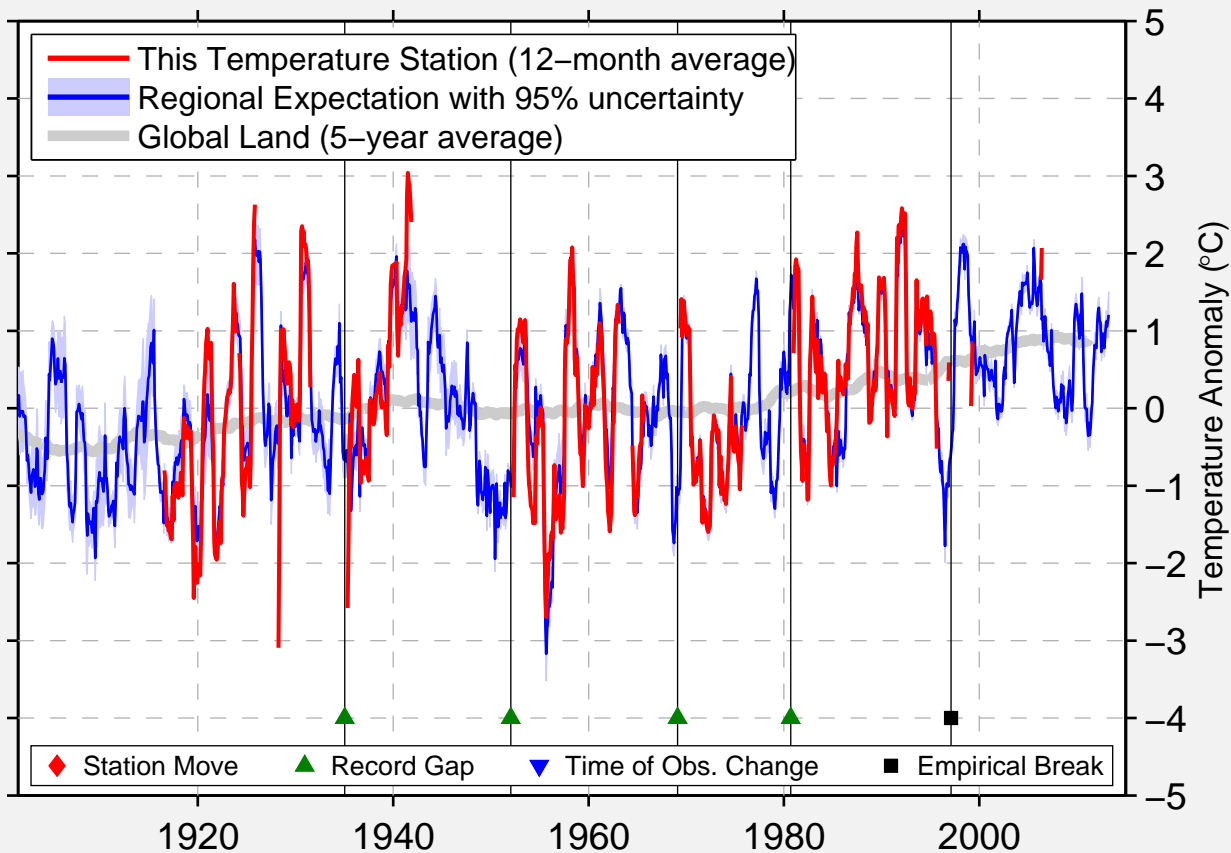

VANDERHOOF 2NE

54.040 N, 124.010 W (Canada)

Data Quality Controlled and Aligned at Breakpoints

Berkeley Earth