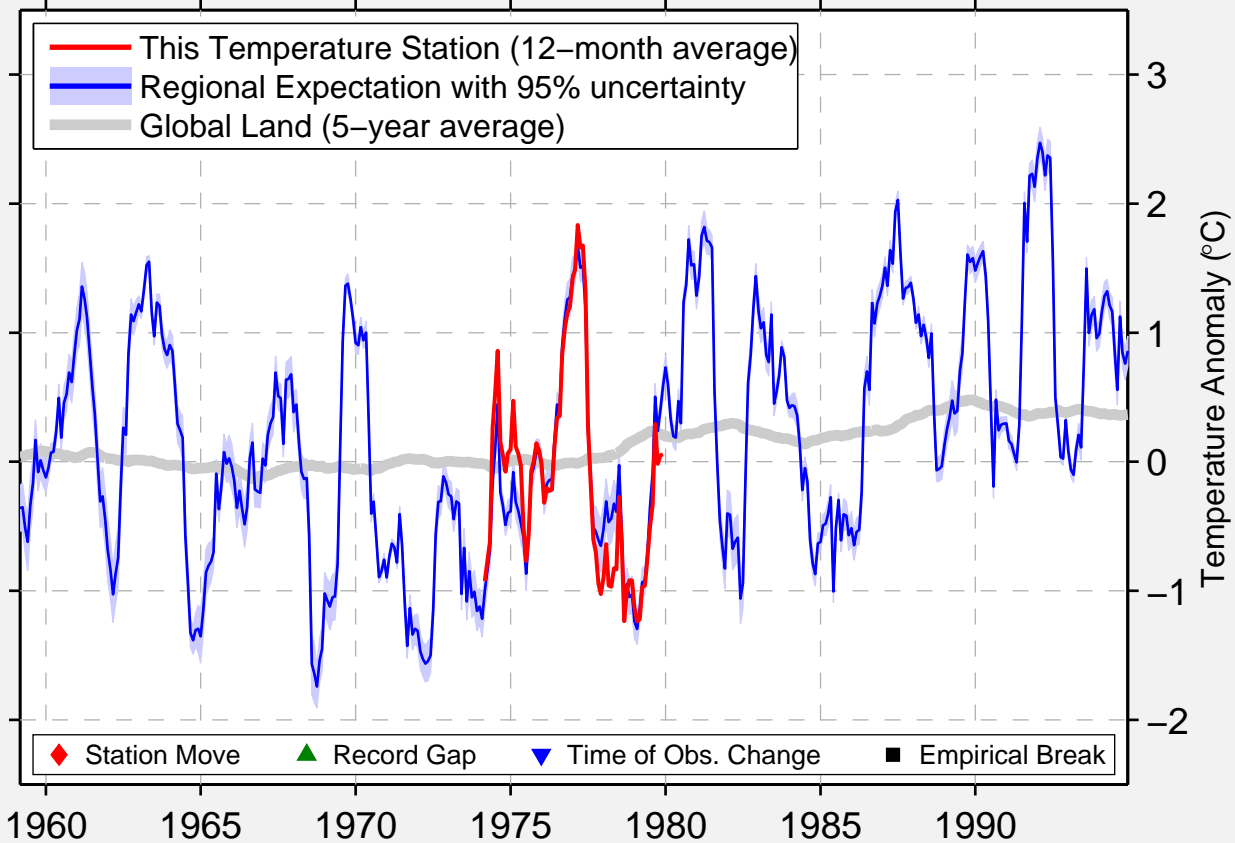

# ENDAKO MINE

54.030 N, 125.100 W (Canada)

Data Quality Controlled and Aligned at Breakpoints

Berkeley Earth