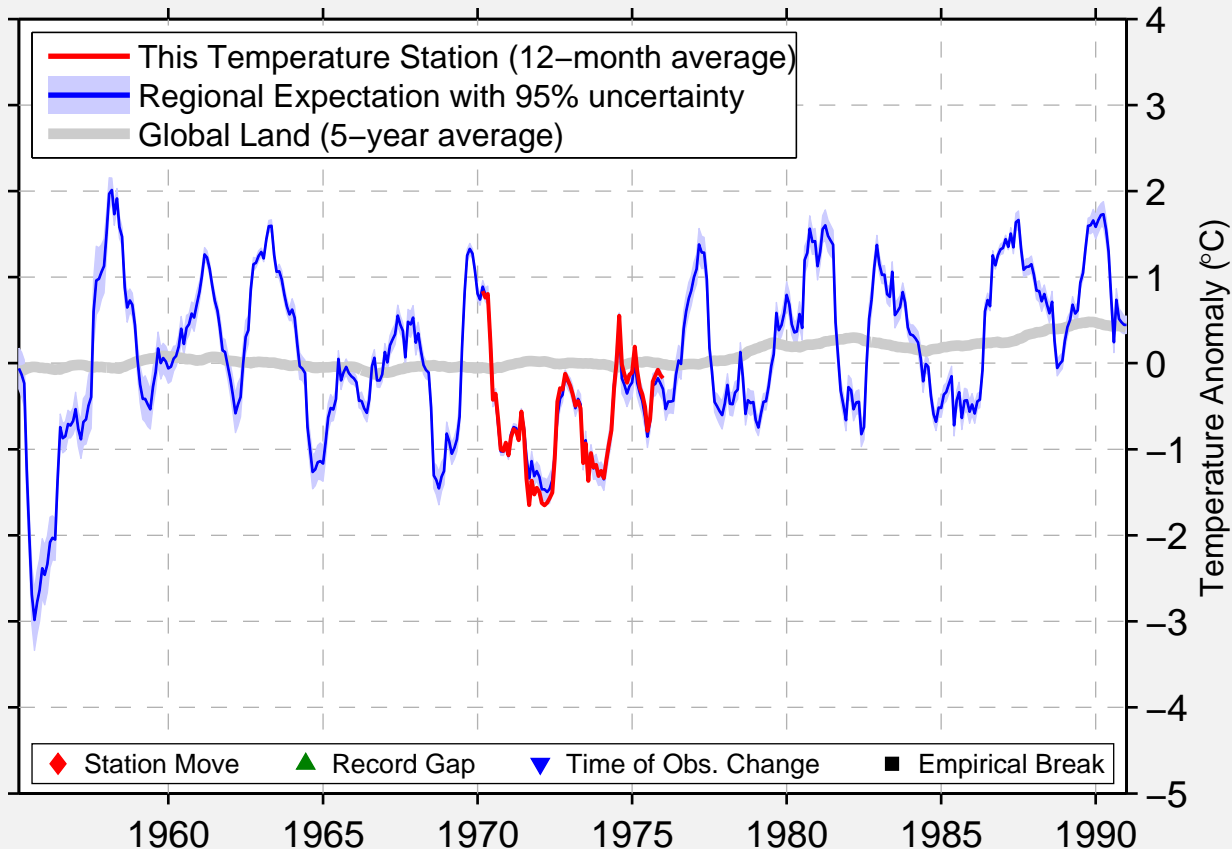

SOUTHBANK

54.030 N, 125.770 W (Canada)

Data Quality Controlled and Aligned at Breakpoints

Berkeley Earth