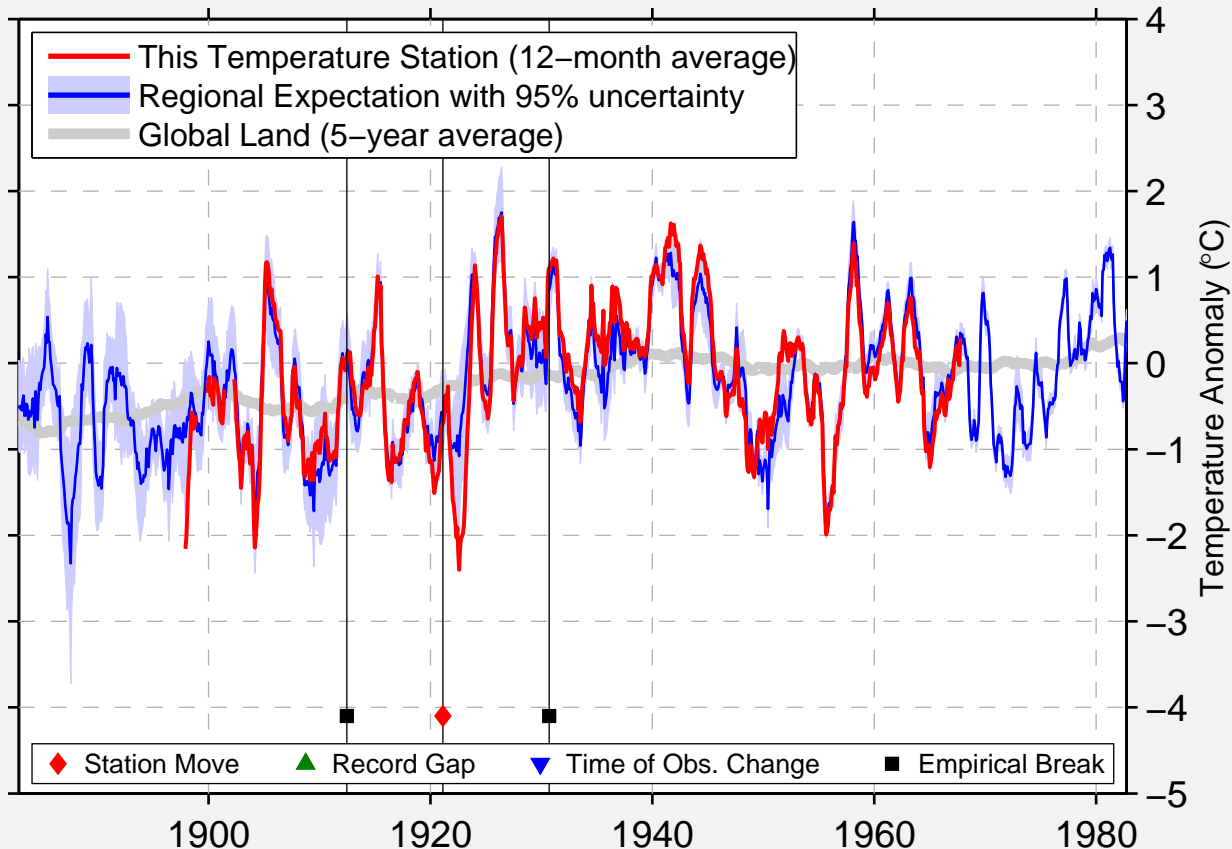

MASSET AIRPORT, BC

54.008 N, 132.145 W (Canada)

Data Quality Controlled and Aligned at Breakpoints

Berkeley Earth