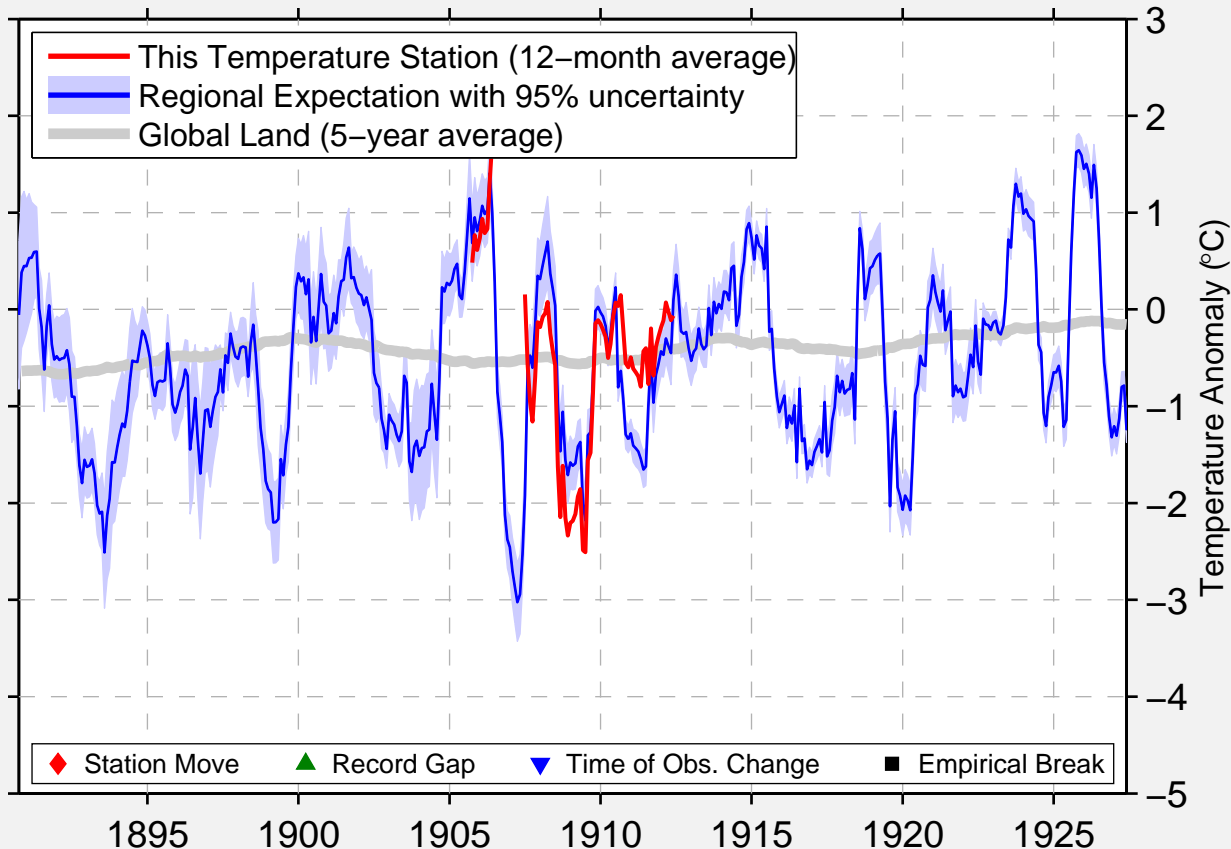

PAKAN

54.000 N, 112.520 W (Canada)

Data Quality Controlled and Aligned at Breakpoints

Berkeley Earth