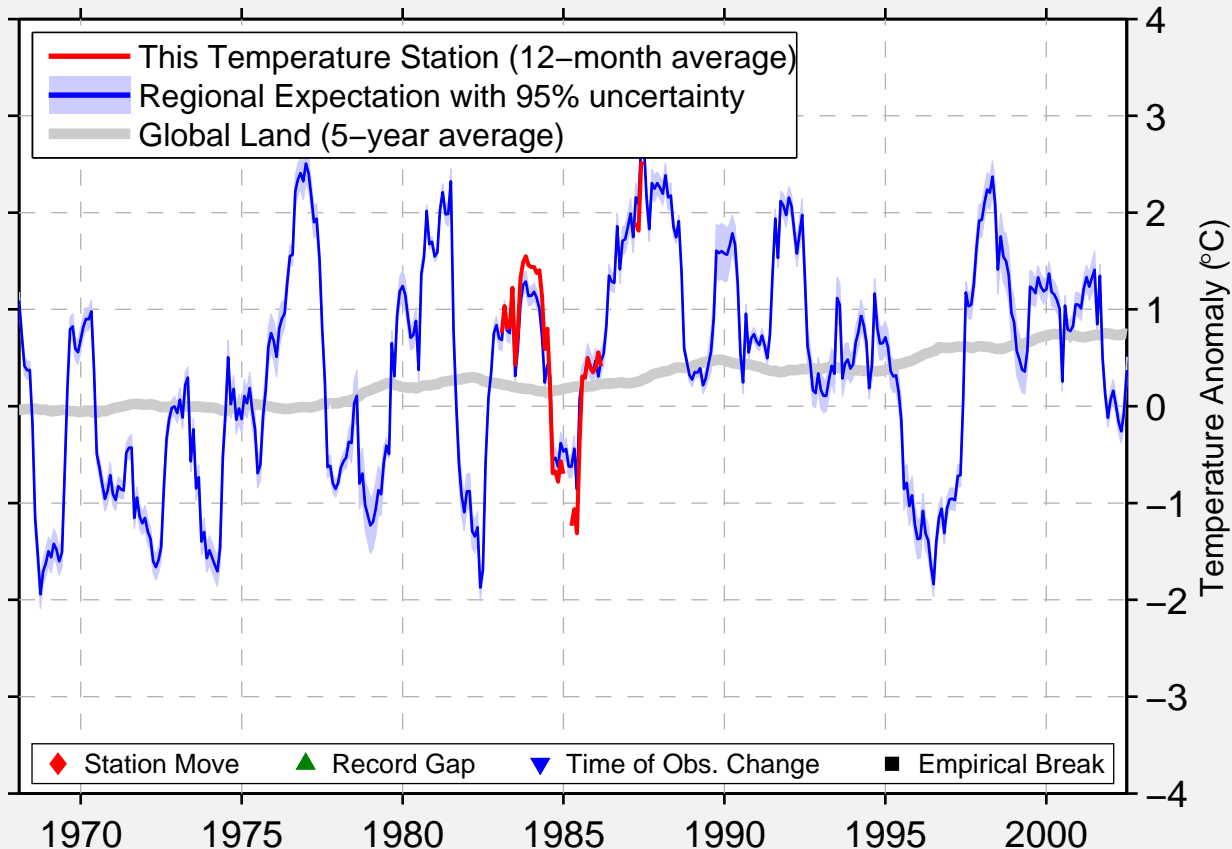

HOPE LAKE

53.920 N, 114.800 W (Canada)

Data Quality Controlled and Aligned at Breakpoints

Berkeley Earth