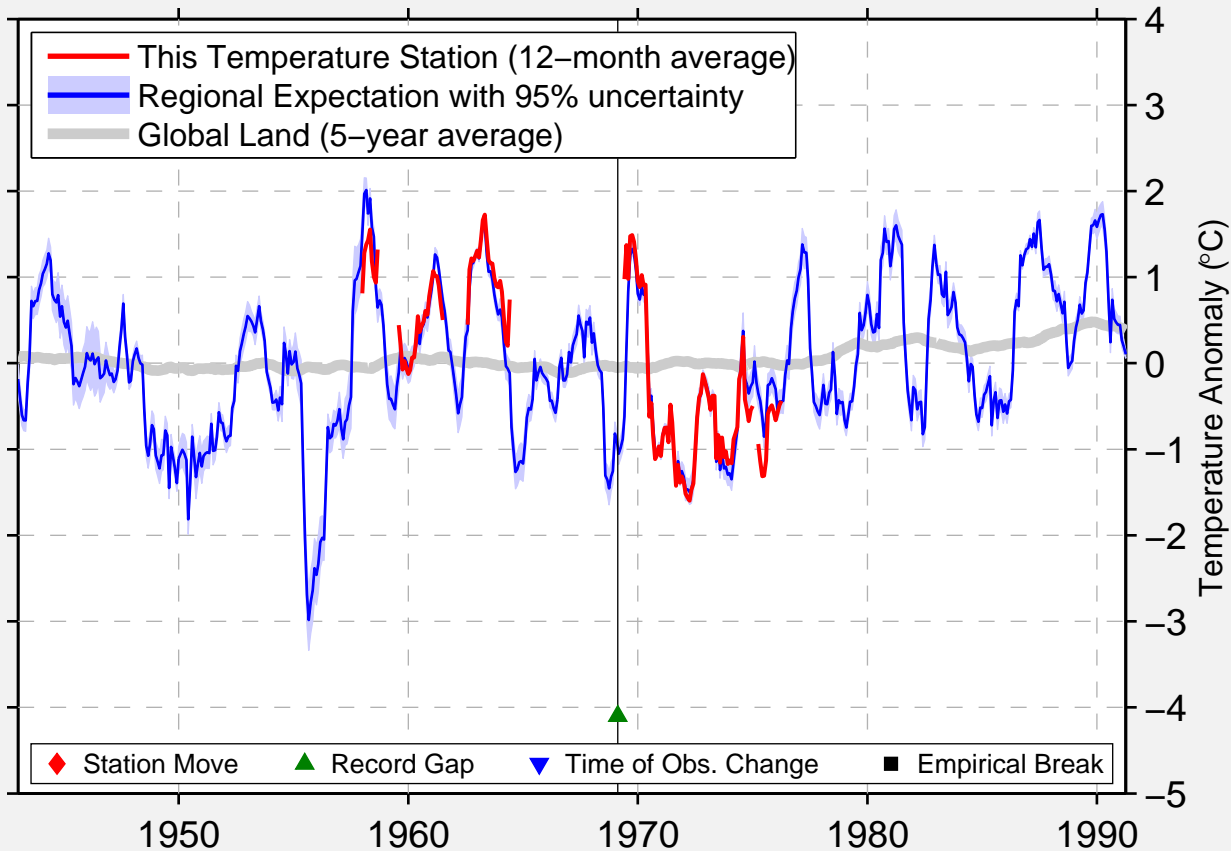

GRASSY PLAINS

53.920 N, 125.920 W (Canada)

Data Quality Controlled and Aligned at Breakpoints

Berkeley Earth