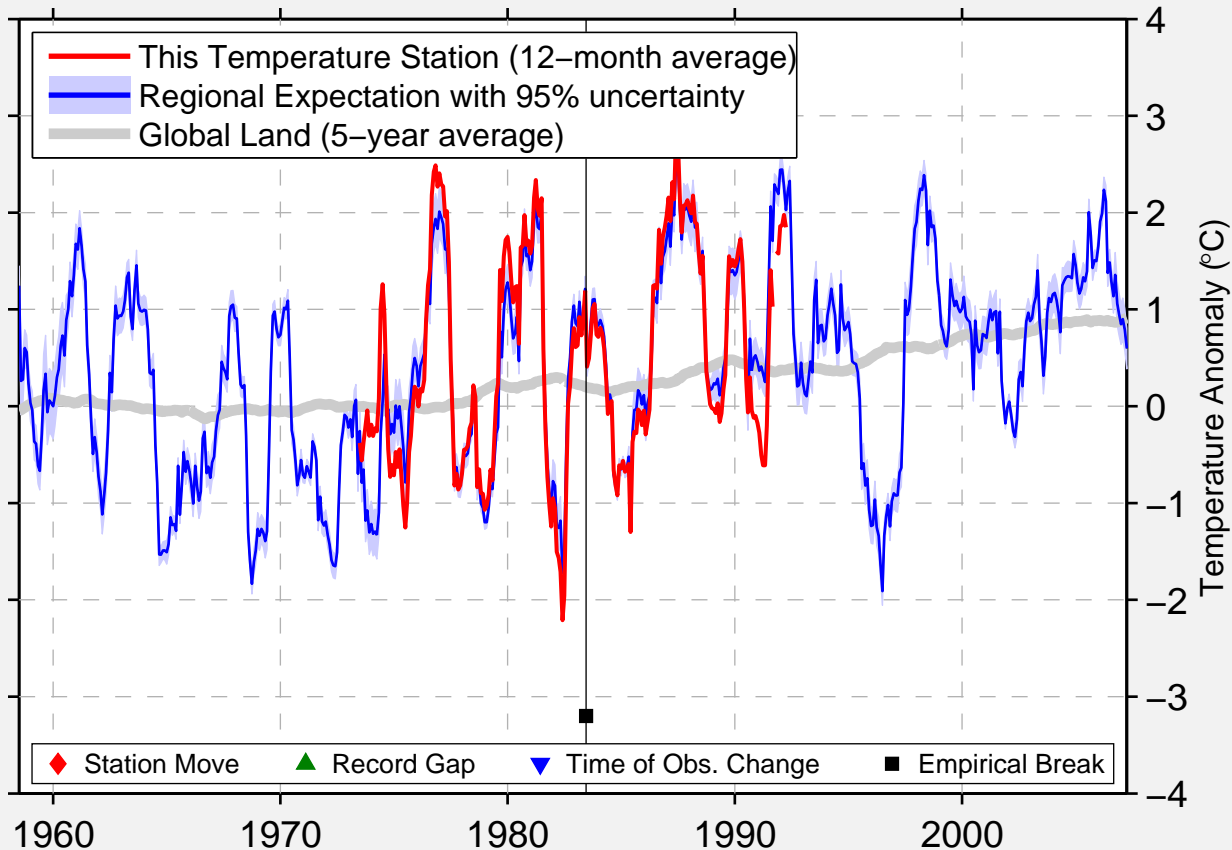

# GRANDE CACHE RS,AL

53.900 N, 119.100 W (Canada)

Data Quality Controlled and Aligned at Breakpoints

Berkeley Earth