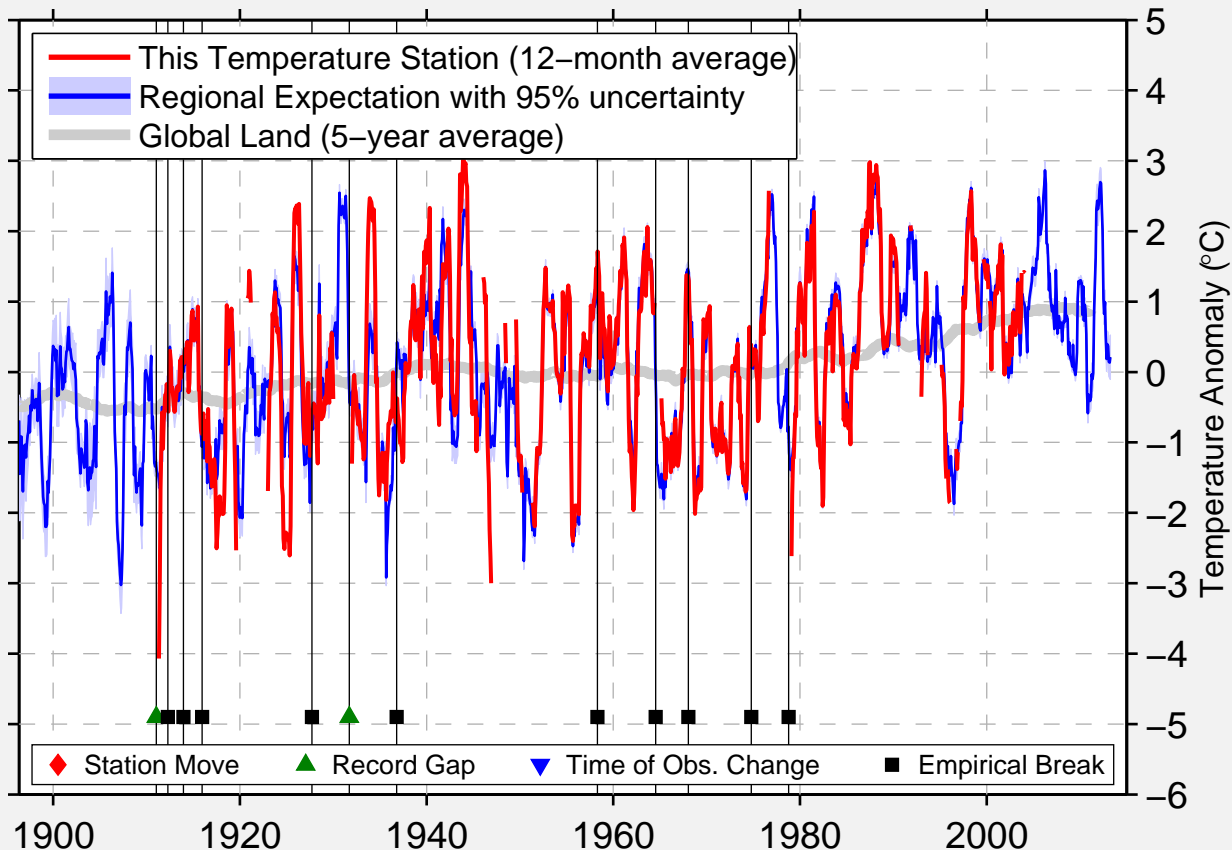

SION,AL

53.880 N, 114.120 W (Canada)

Data Quality Controlled and Aligned at Breakpoints

Berkeley Earth