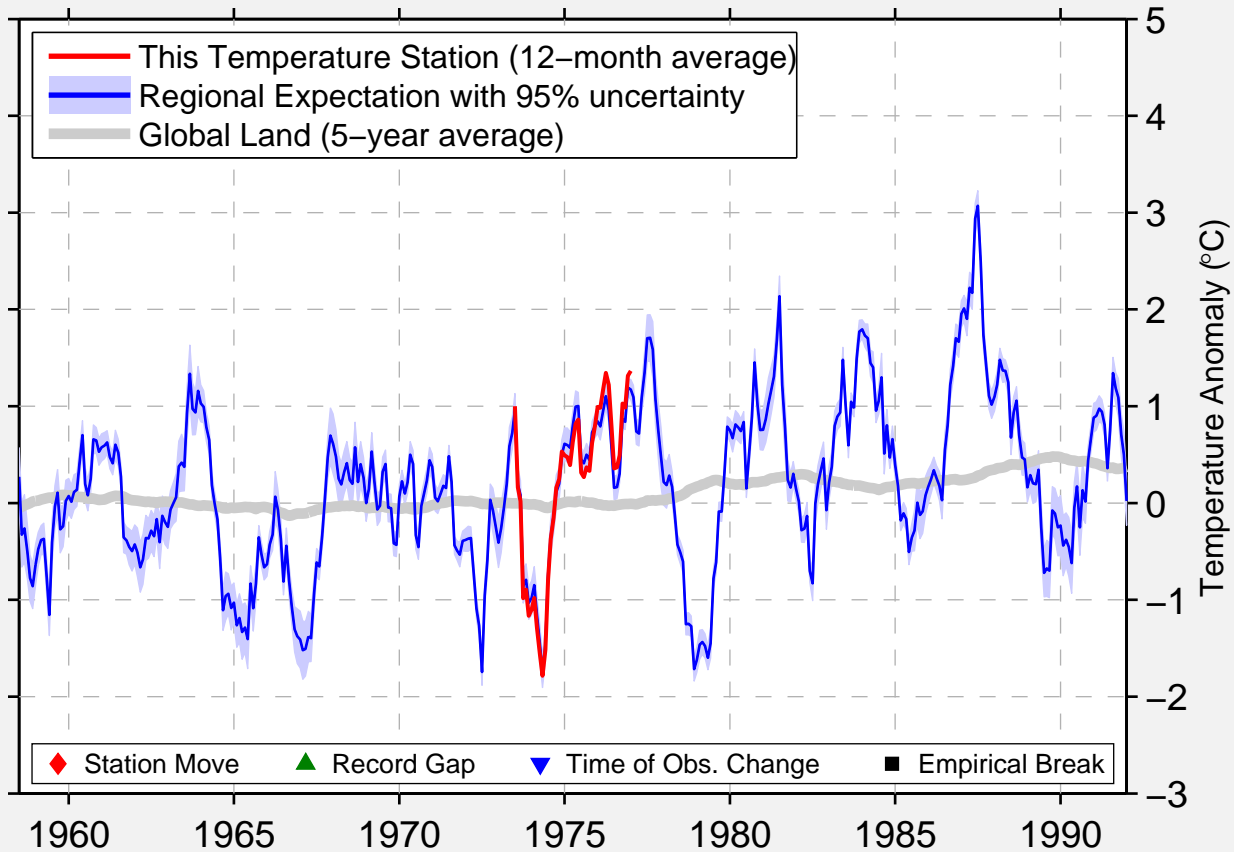

ISLAND LAKE AIRPORT

53.867 N, 94.667 W (Canada)

Data Quality Controlled and Aligned at Breakpoints

Berkeley Earth