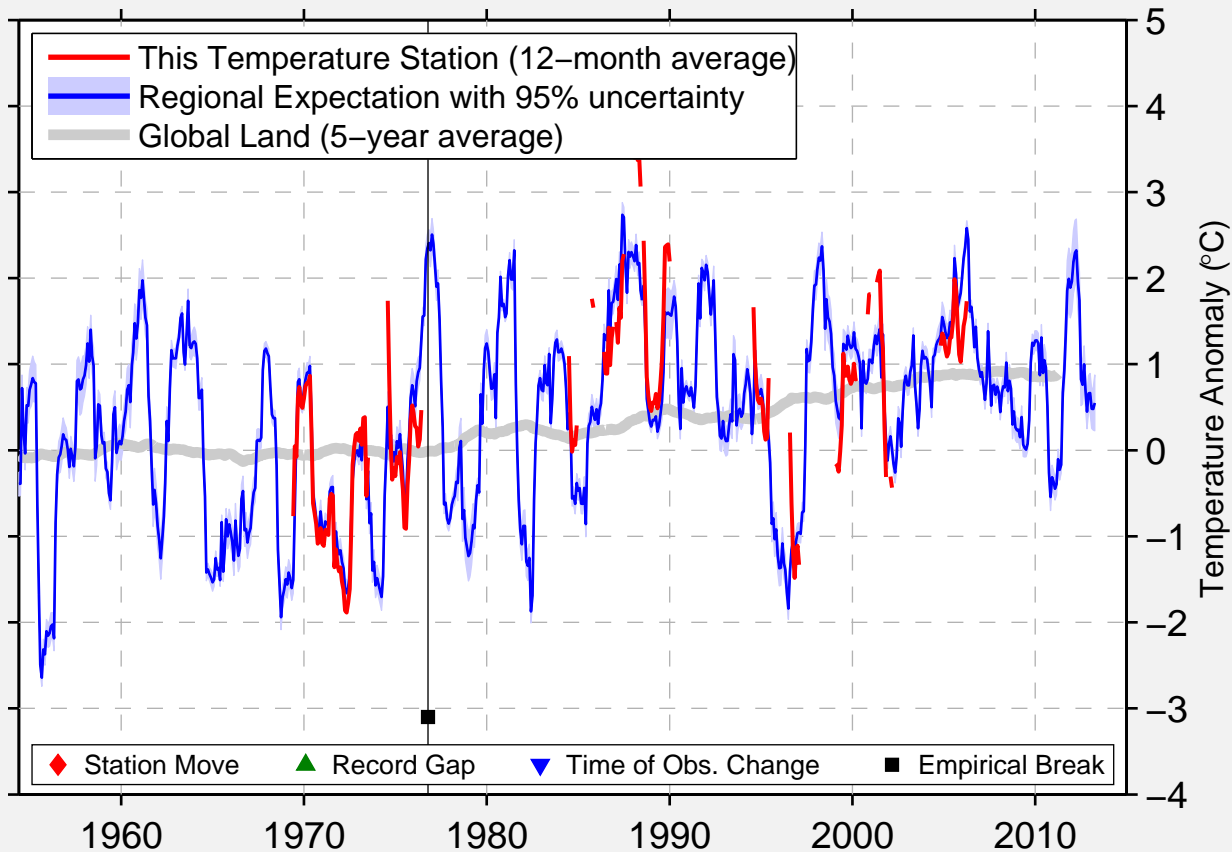

SHINING BANK

53.850 N, 115.970 W (Canada)

Data Quality Controlled and Aligned at Breakpoints

Berkeley Earth