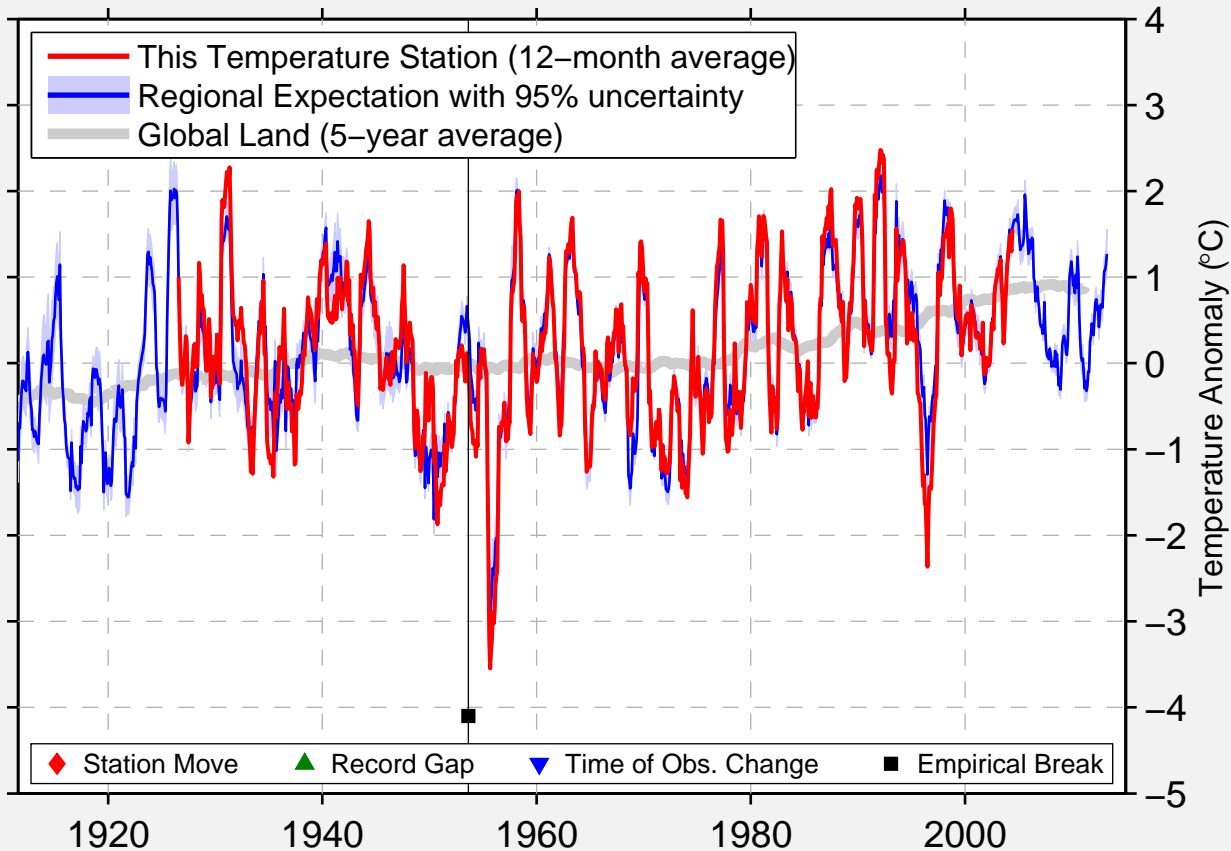

# WISTARIA, BC

53.825 N, 126.220 W (Canada)

Data Quality Controlled and Aligned at Breakpoints

Berkeley Earth