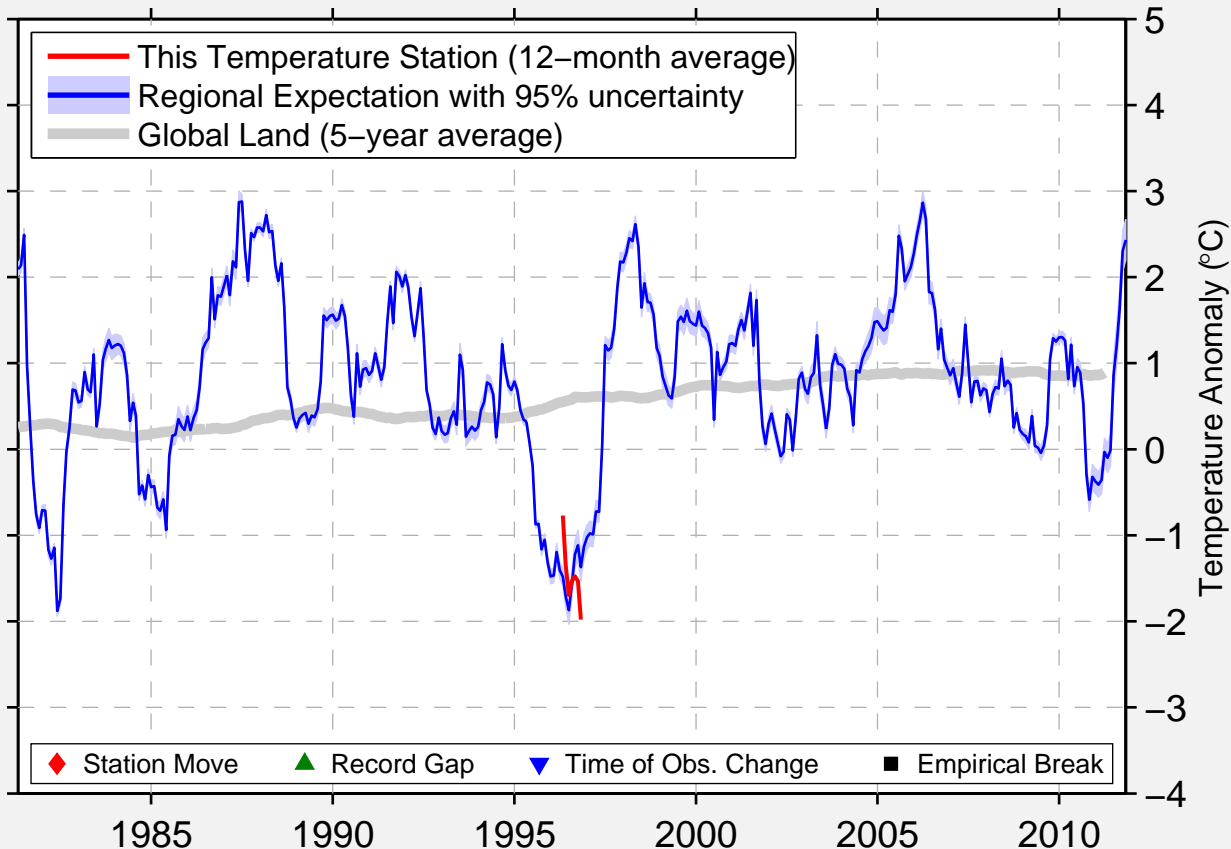

WOSTOK

53.820 N, 112.480 W (Canada)

Data Quality Controlled and Aligned at Breakpoints

Berkeley Earth