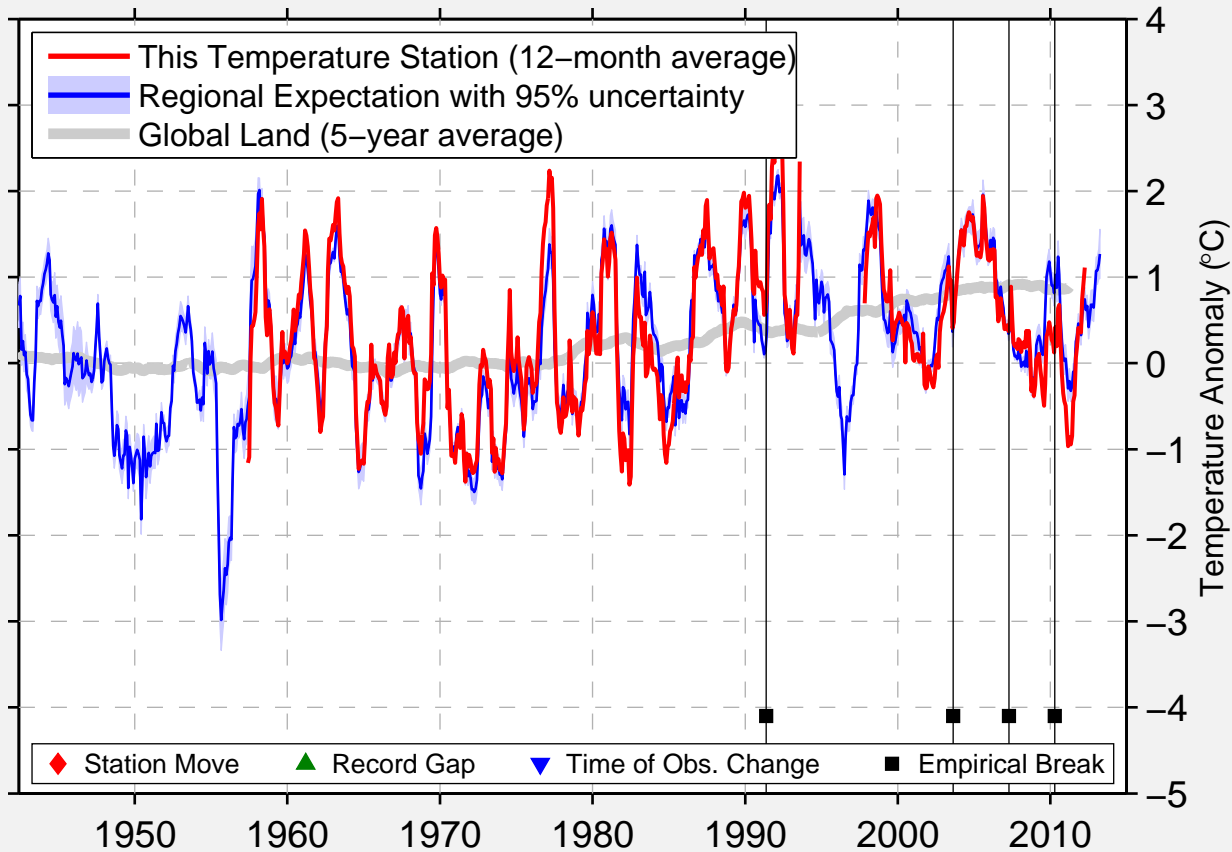

# OOTSA L SKINS L SPILLWAY, BC

53.770 N, 125.985 W (Canada)

Data Quality Controlled and Aligned at Breakpoints

Berkeley Earth