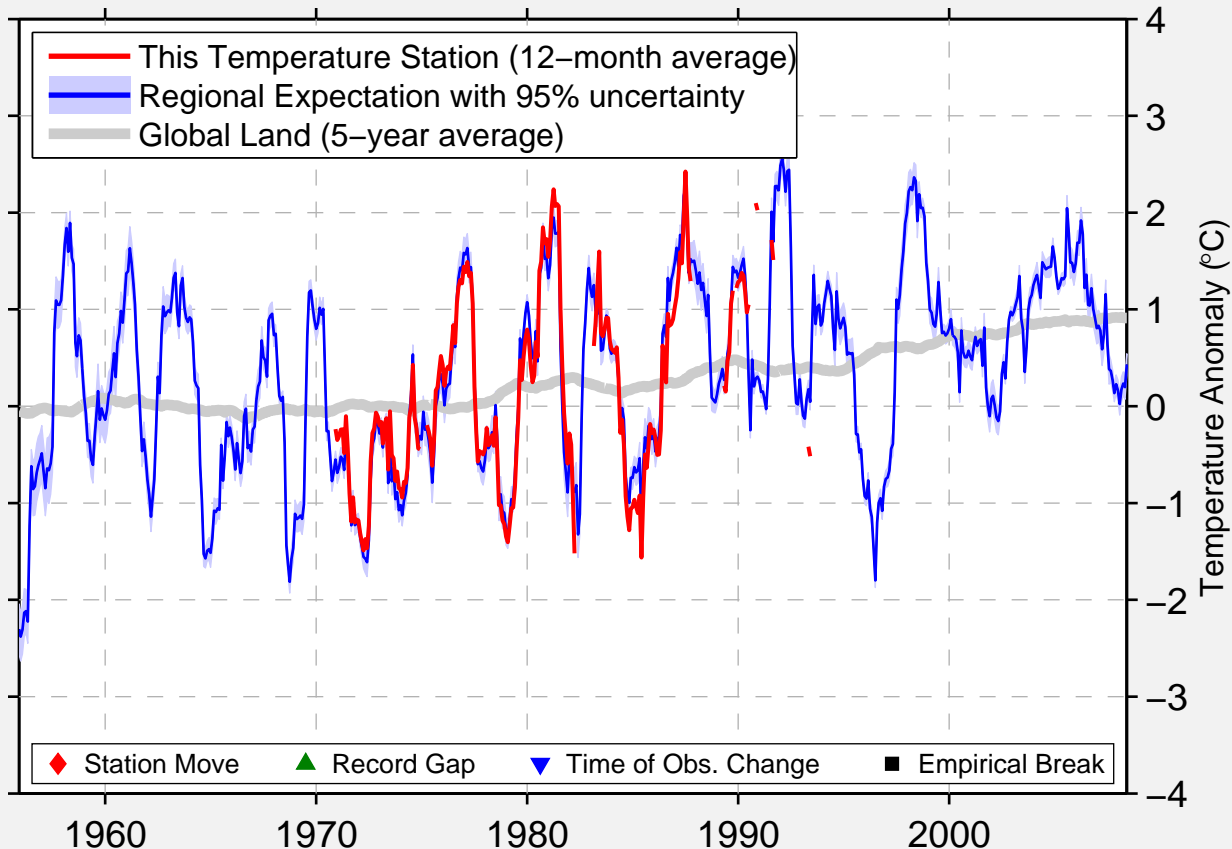

DOME CREEK, BC

53.730 N, 120.980 W (Canada)

Data Quality Controlled and Aligned at Breakpoints

Berkeley Earth