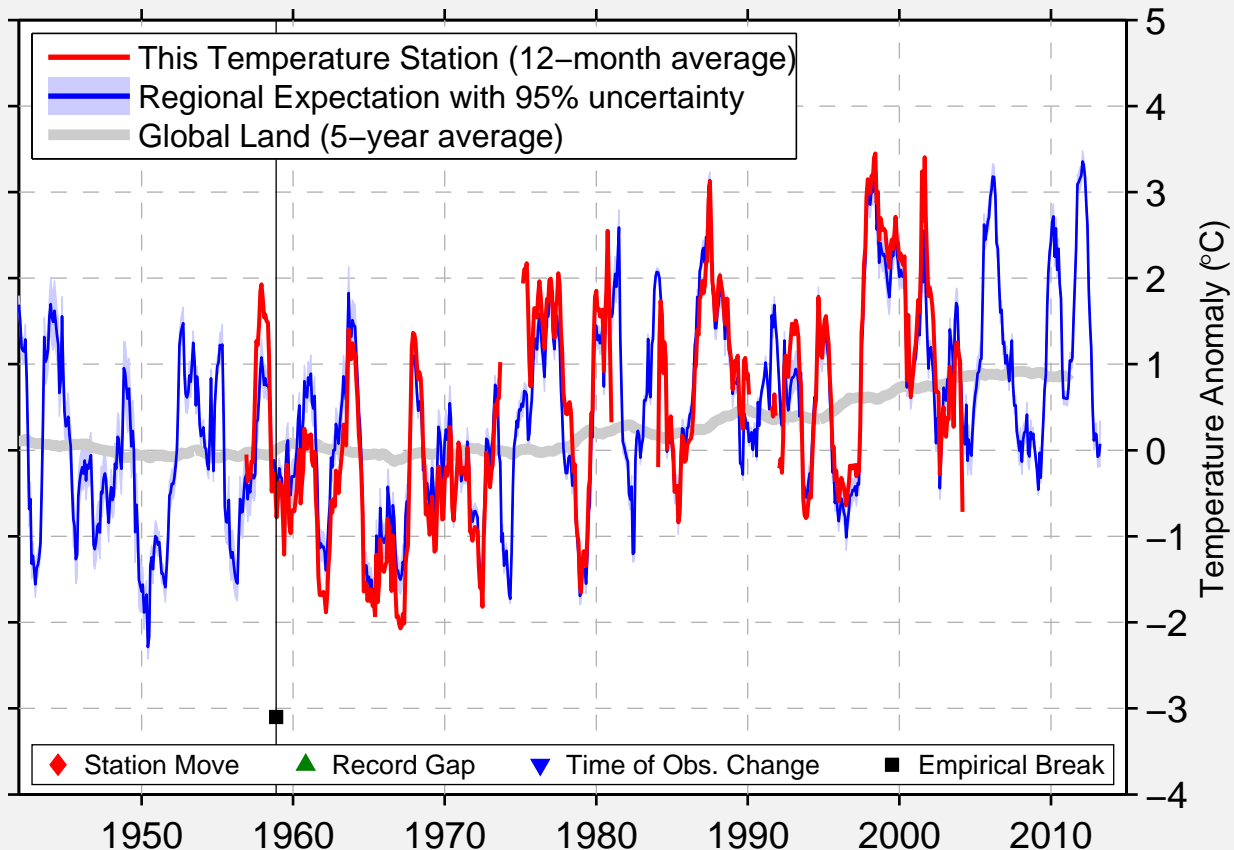

PASQUIA PROJECT

53.720 N, 101.530 W (Canada)

Data Quality Controlled and Aligned at Breakpoints

Berkeley Earth