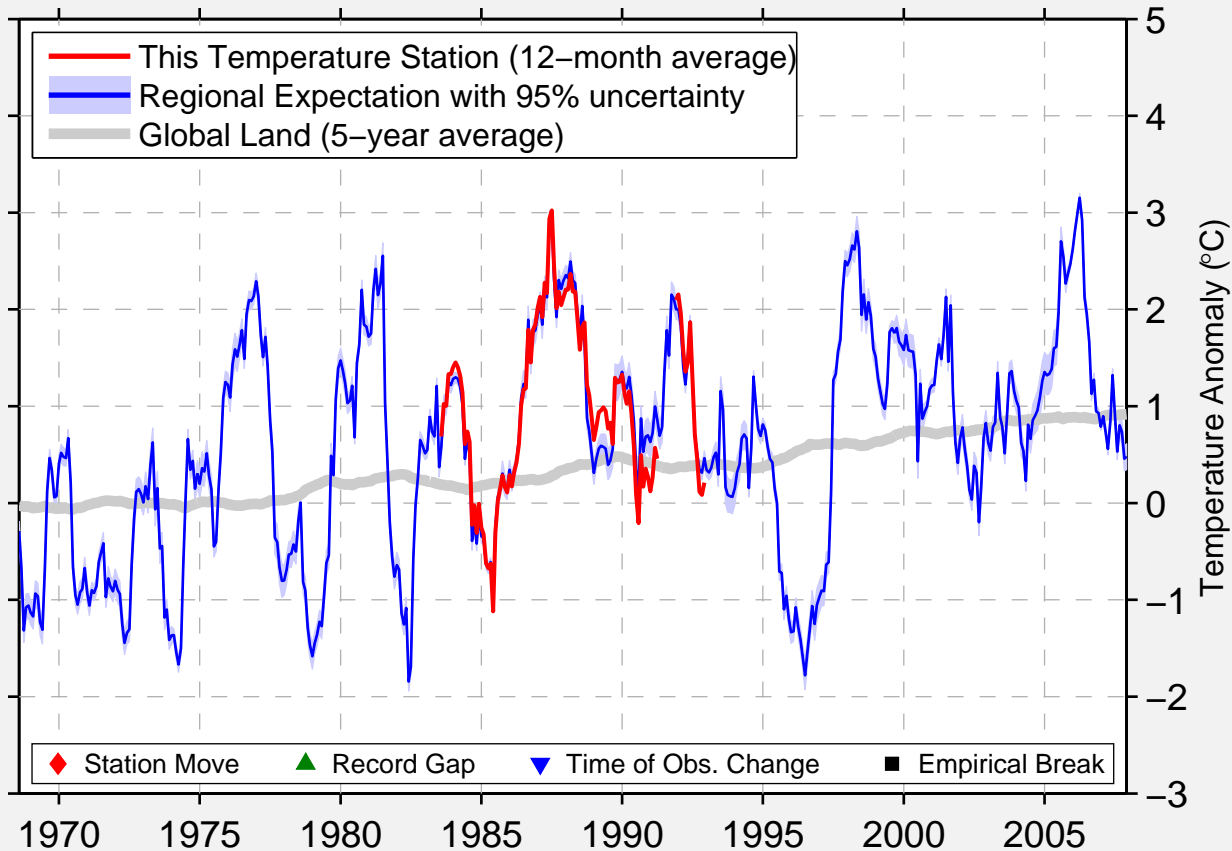

ST WALBURG

53.720 N, 109.150 W (Canada)

Data Quality Controlled and Aligned at Breakpoints

Berkeley Earth