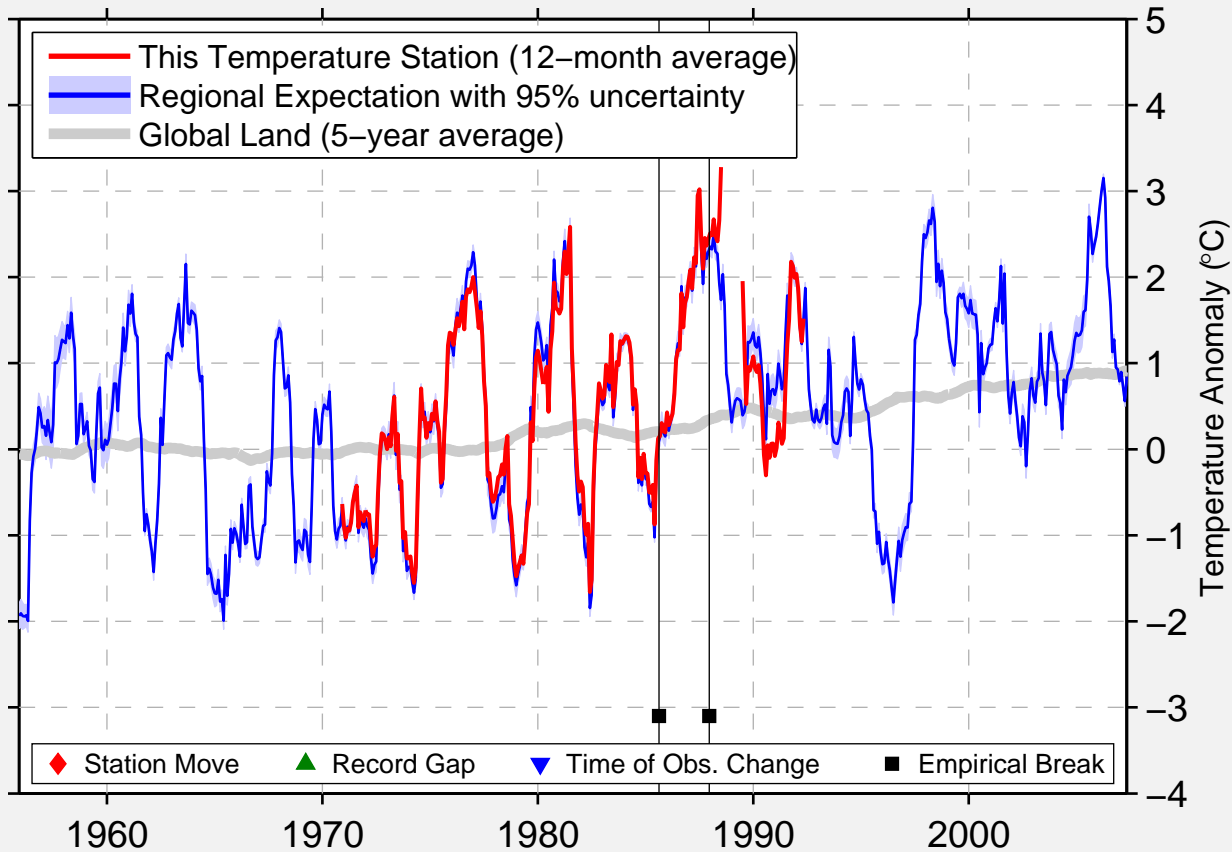

TULLIBY LAKE,AL

53.670 N, 110.130 W (Canada)

Data Quality Controlled and Aligned at Breakpoints

Berkeley Earth