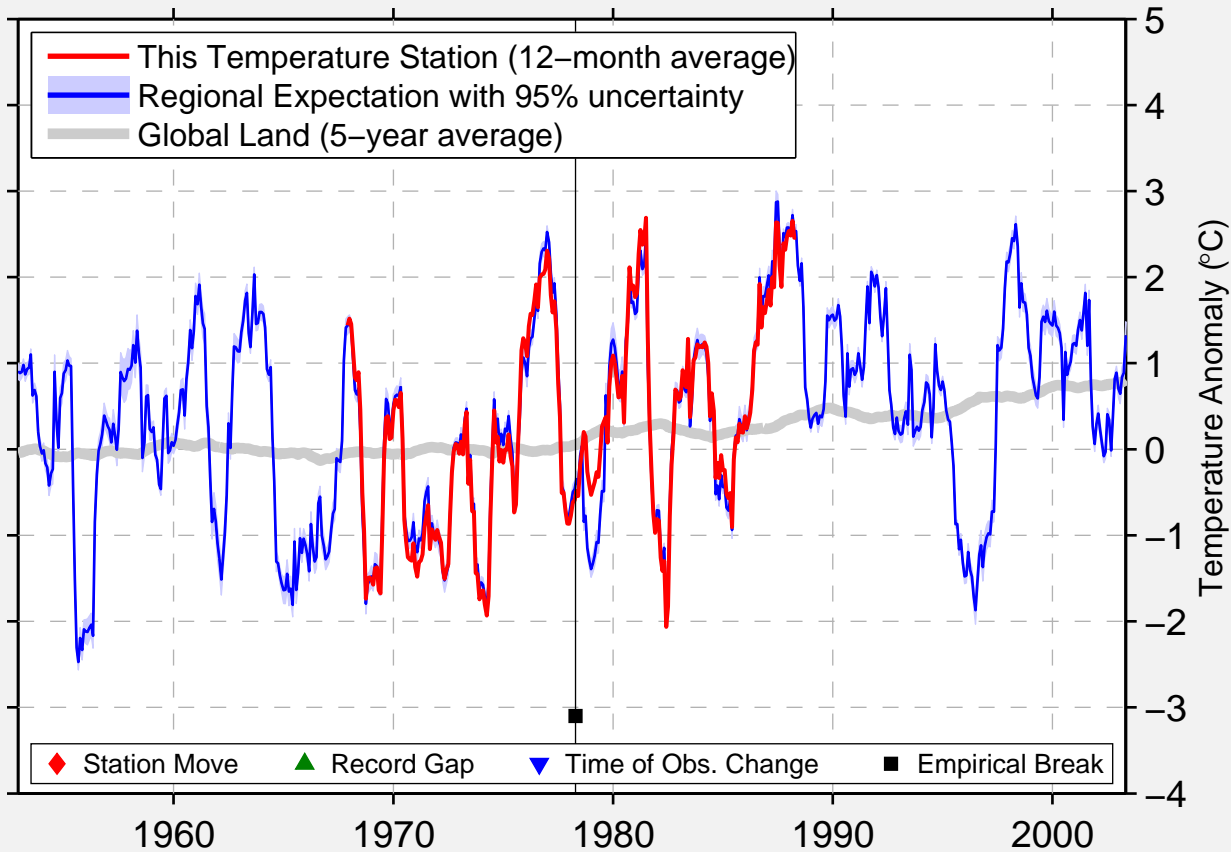

# WARWICK

53.650 N, 111.980 W (Canada)

◆ Station Move    ▲ Record Gap    ▼ Time of Obs. Change    ■ Empirical Break