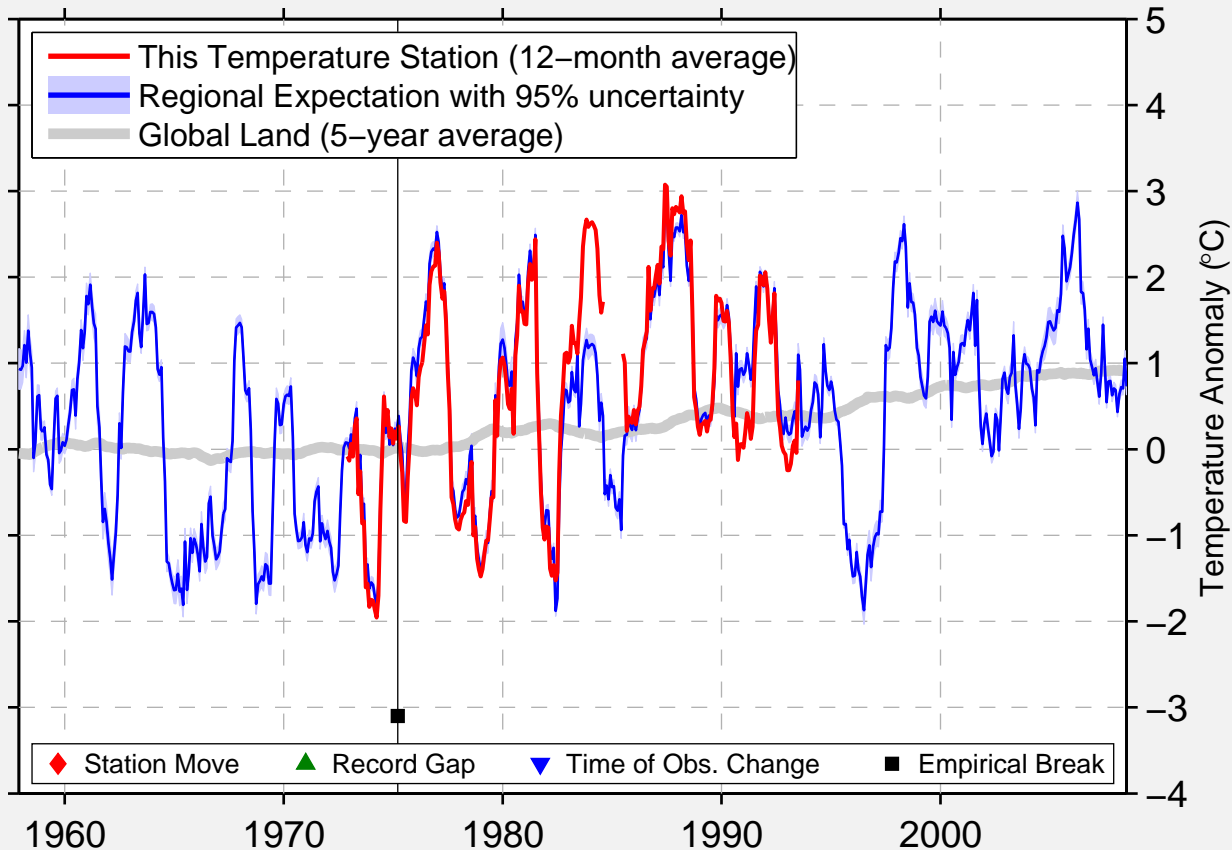

OLIVER TREE NURSERY

53.650 N, 113.370 W (Canada)

Data Quality Controlled and Aligned at Breakpoints

Berkeley Earth