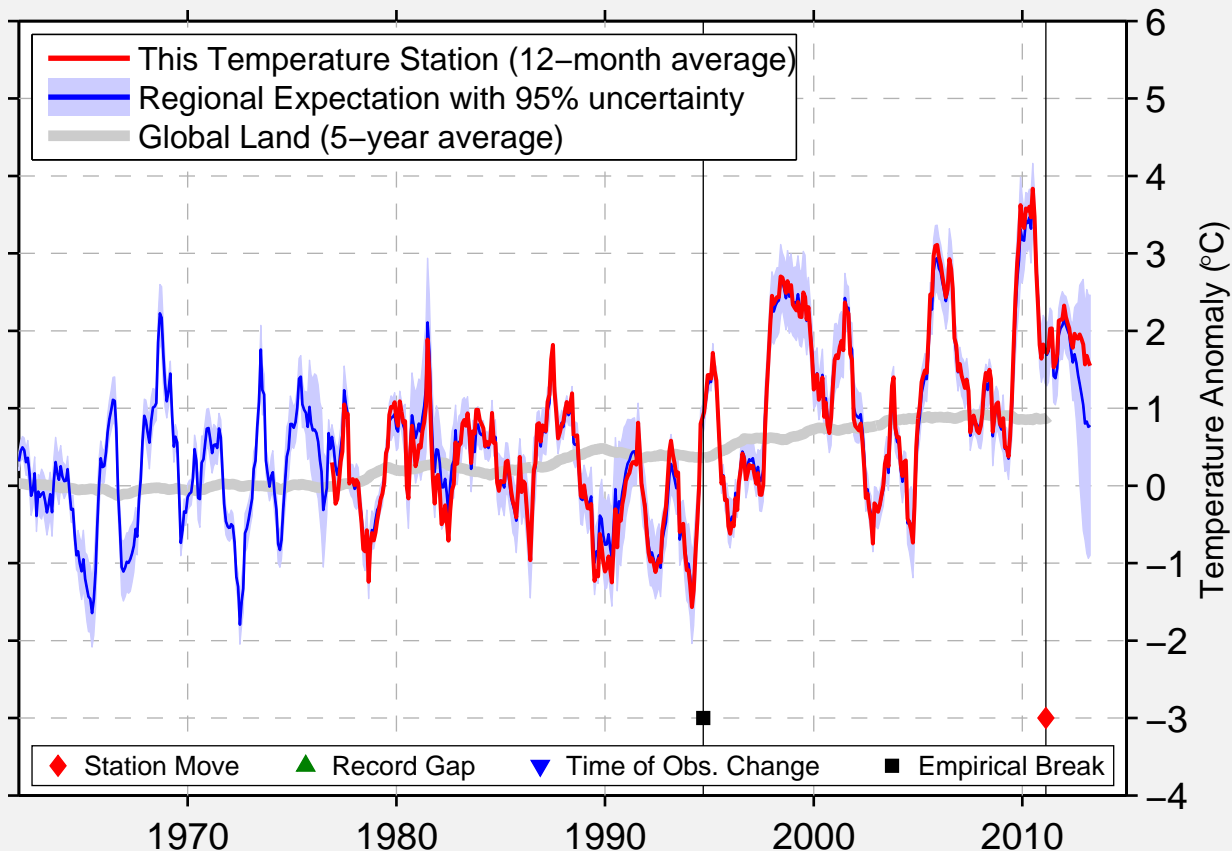

LA GRANDE RIVIERE A, QUE

53.621 N, 77.701 W (Canada)

Data Quality Controlled and Aligned at Breakpoints

Berkeley Earth