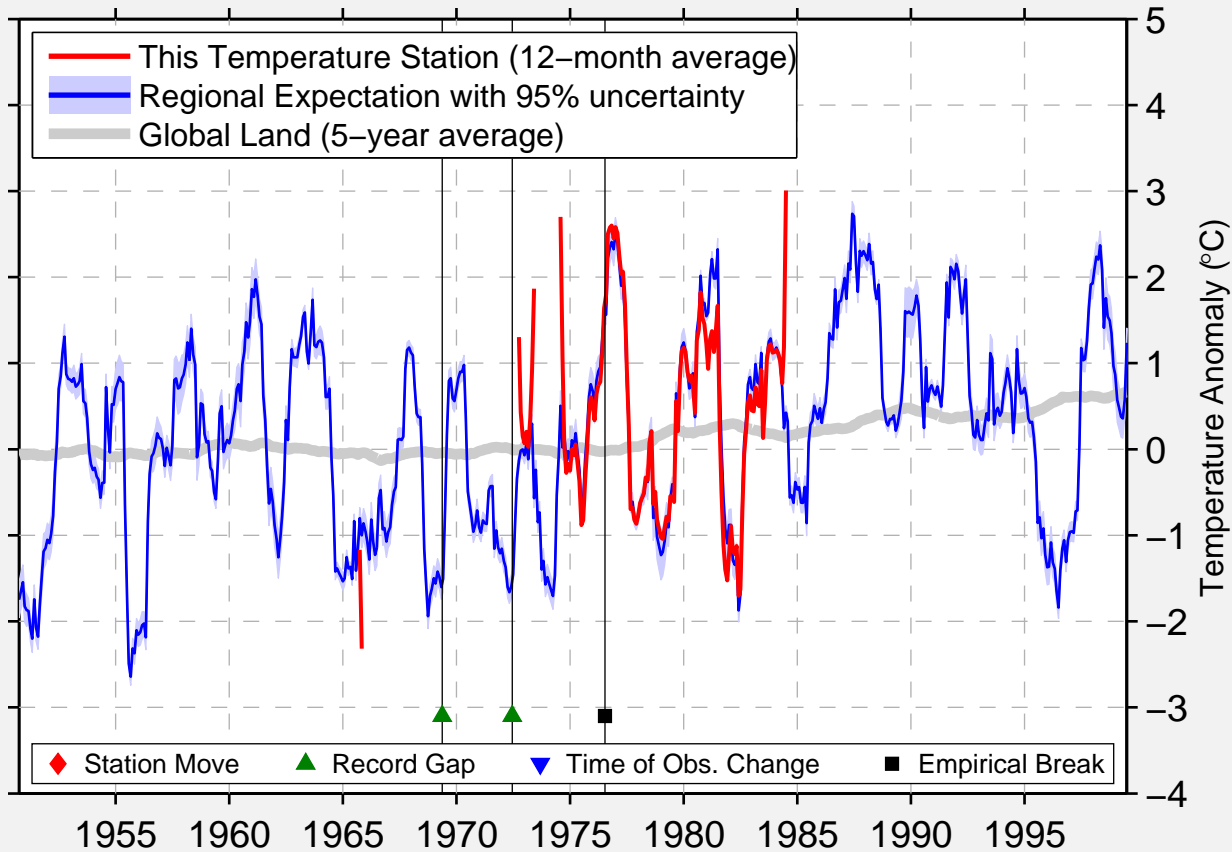

COLD CREEK RS,AL

53.620 N, 115.580 W (Canada)

Data Quality Controlled and Aligned at Breakpoints

Berkeley Earth