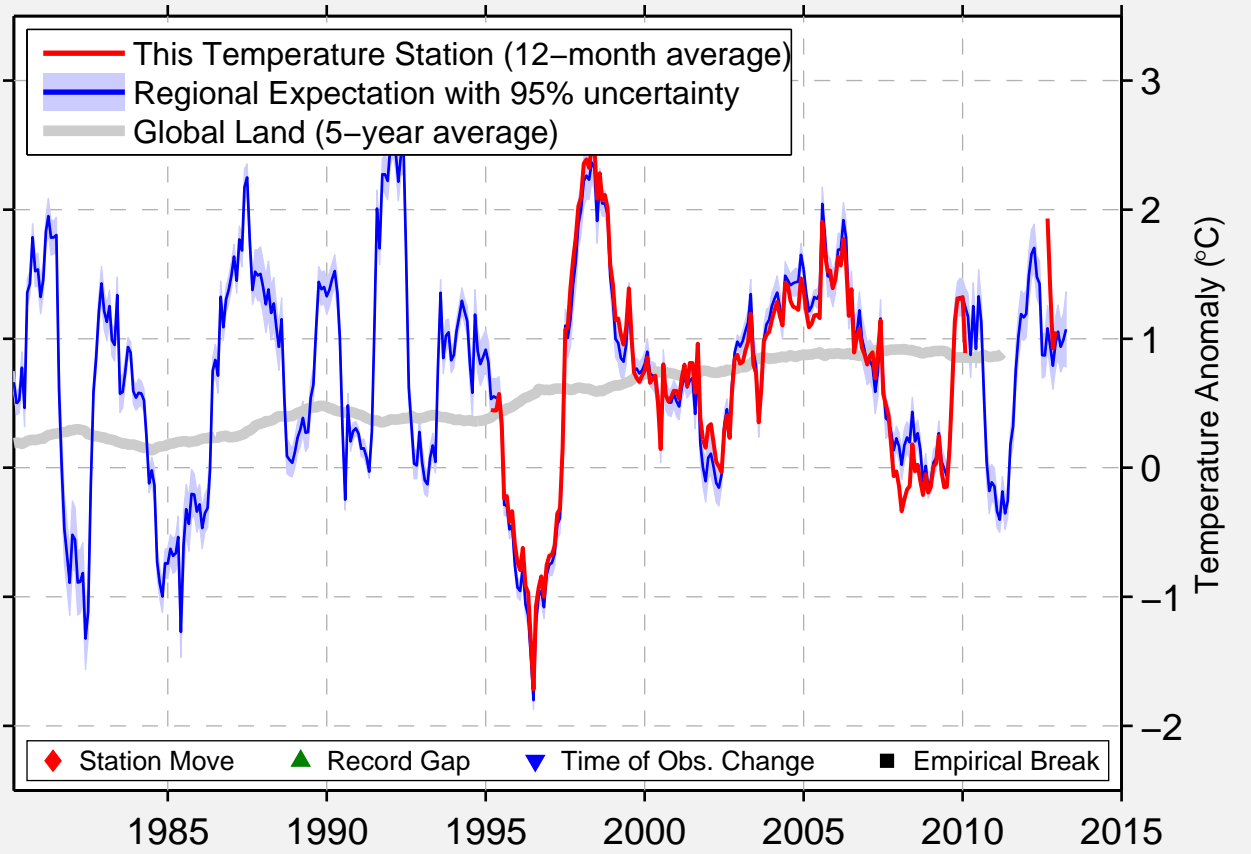

CRESCENT SPUR

53.600 N, 120.700 W (Canada)

Data Quality Controlled and Aligned at Breakpoints

Berkeley Earth