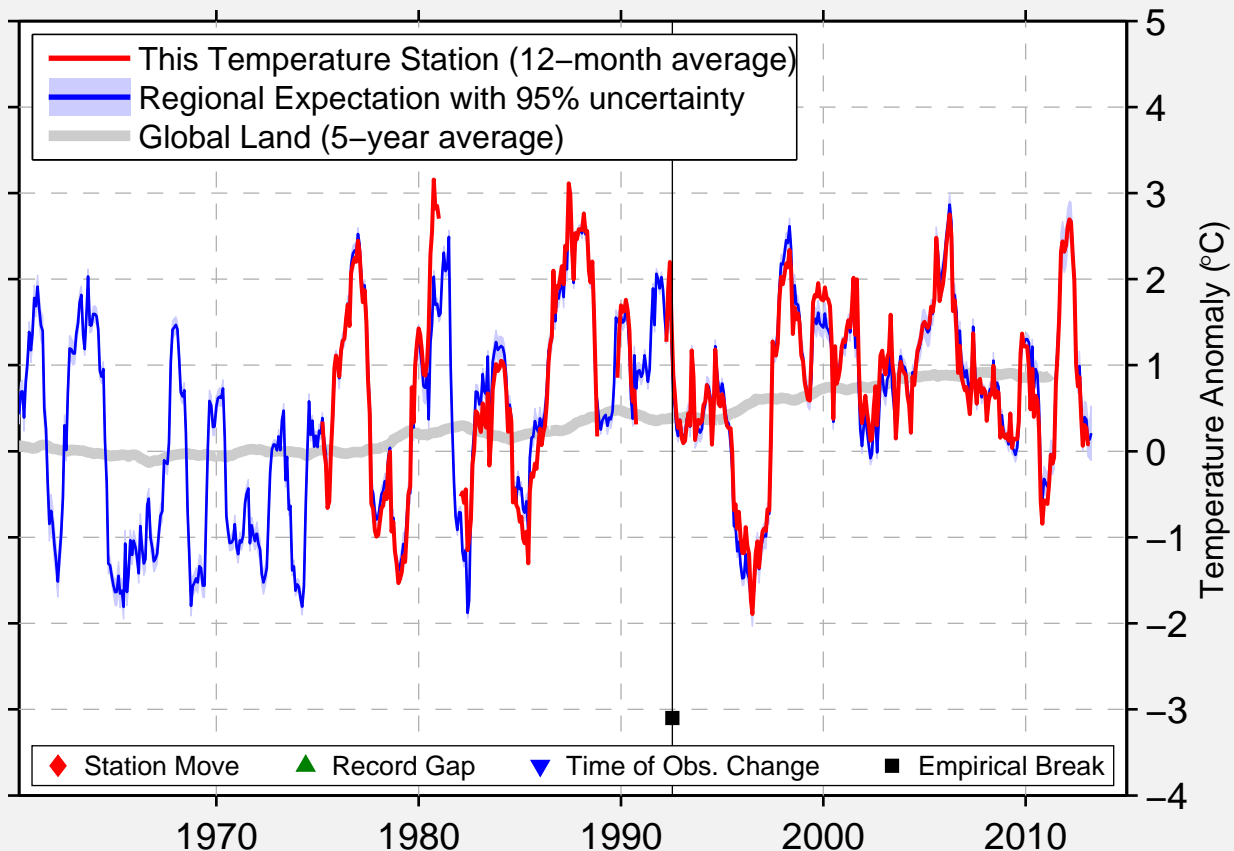

# TOFIELD NORTH

53.550 N, 112.750 W (Canada)

Data Quality Controlled and Aligned at Breakpoints

Berkeley Earth