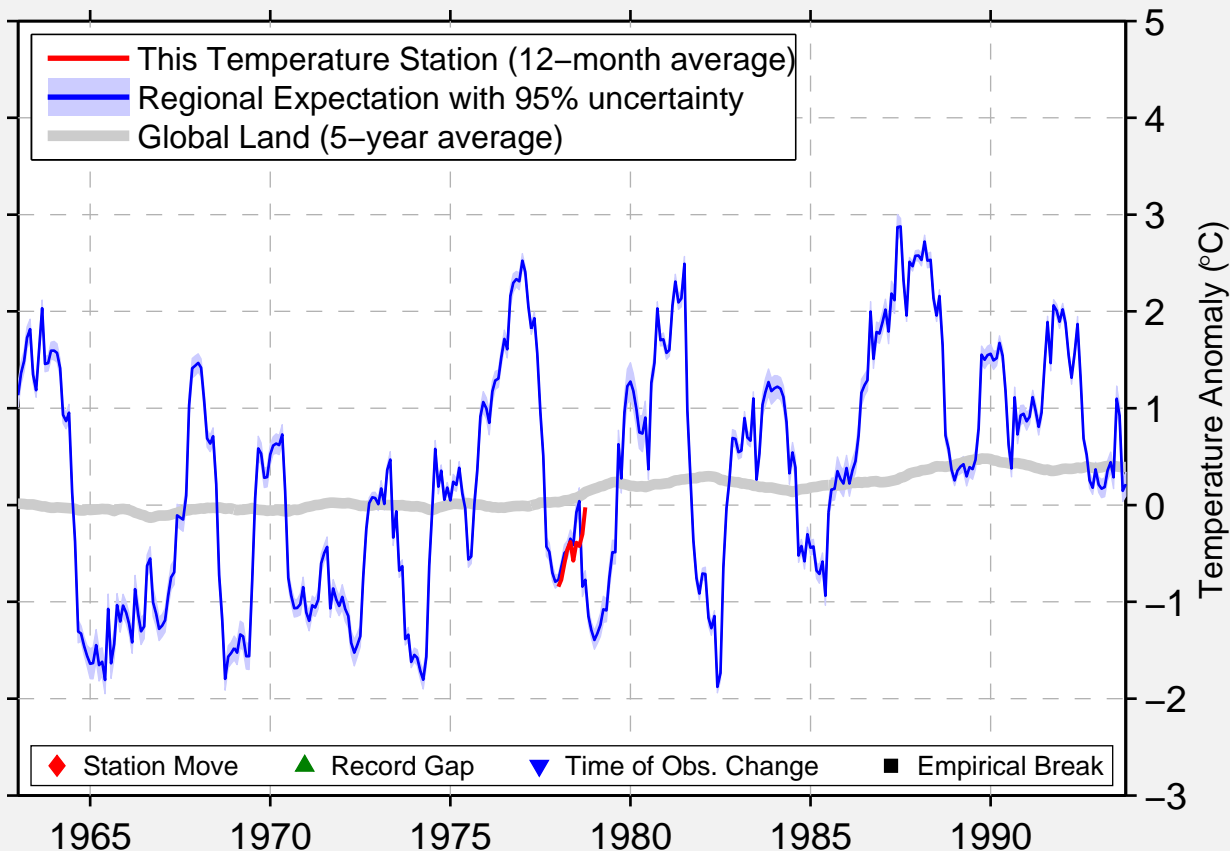

# STONY PLAIN TEST UA

53.550 N, 114.100 W (Canada)

Data Quality Controlled and Aligned at Breakpoints

Berkeley Earth