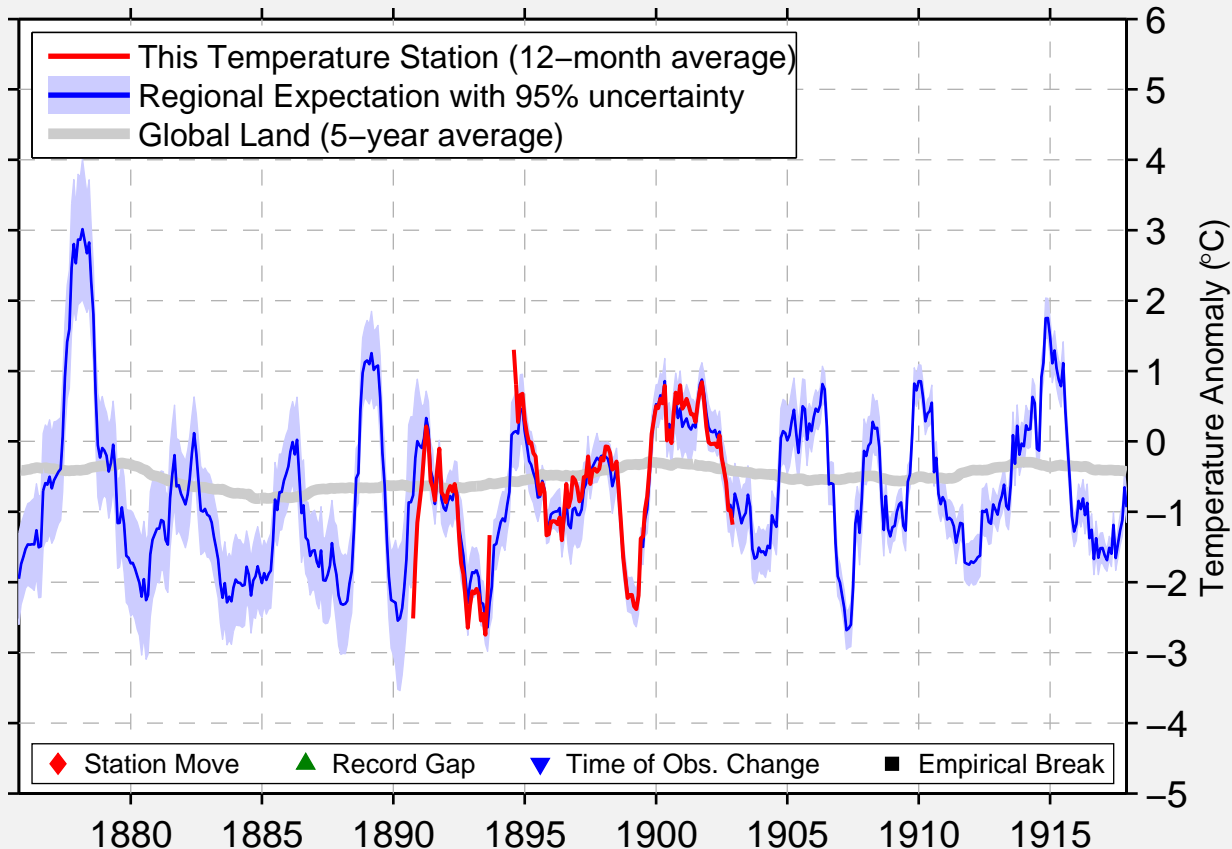

# OONIKUP, MA

53.500 N, 101.330 W (Canada)

Data Quality Controlled and Aligned at Breakpoints

Berkeley Earth