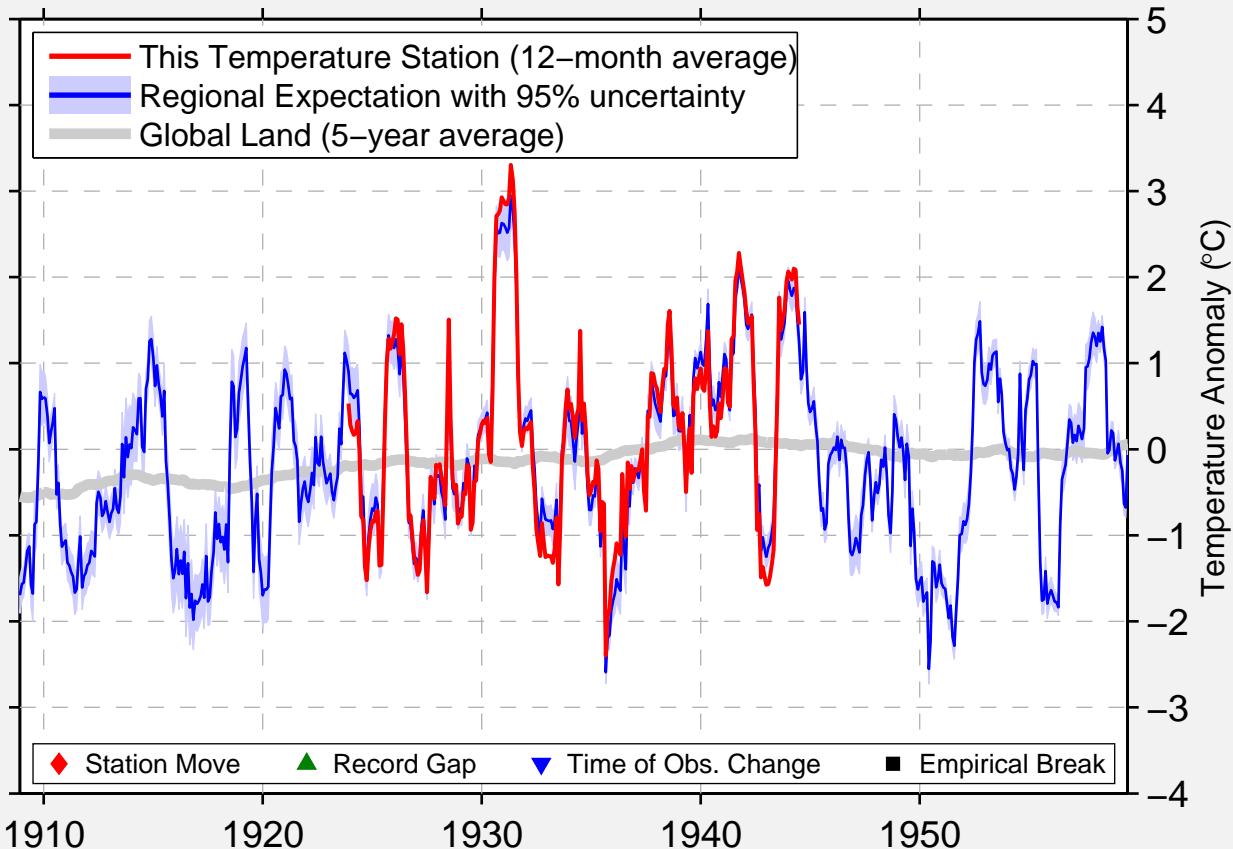

WITCHEKAN

53.480 N, 107.550 W (Canada)

Data Quality Controlled and Aligned at Breakpoints

Berkeley Earth