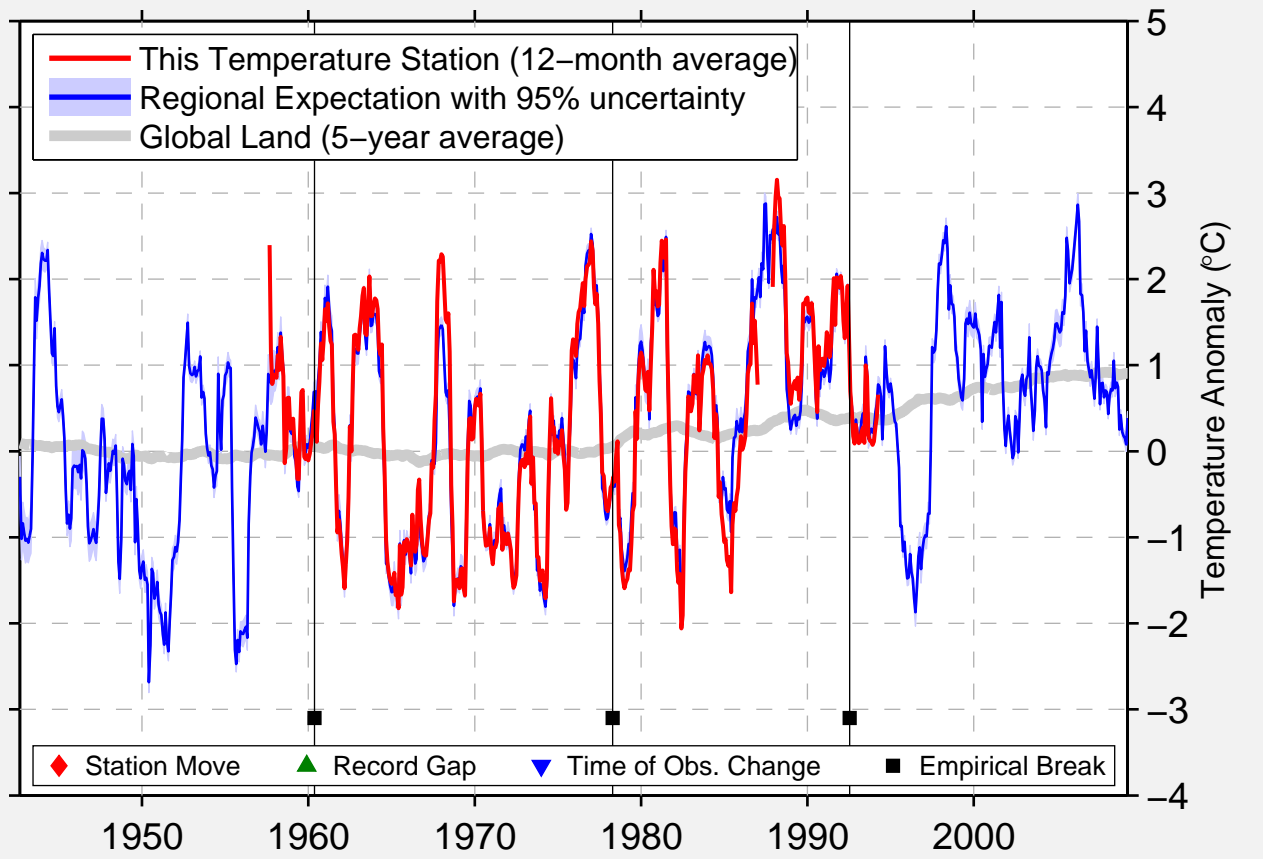

# VEGREVILLE CDA

53.480 N, 112.030 W (Canada)

Data Quality Controlled and Aligned at Breakpoints

Berkeley Earth