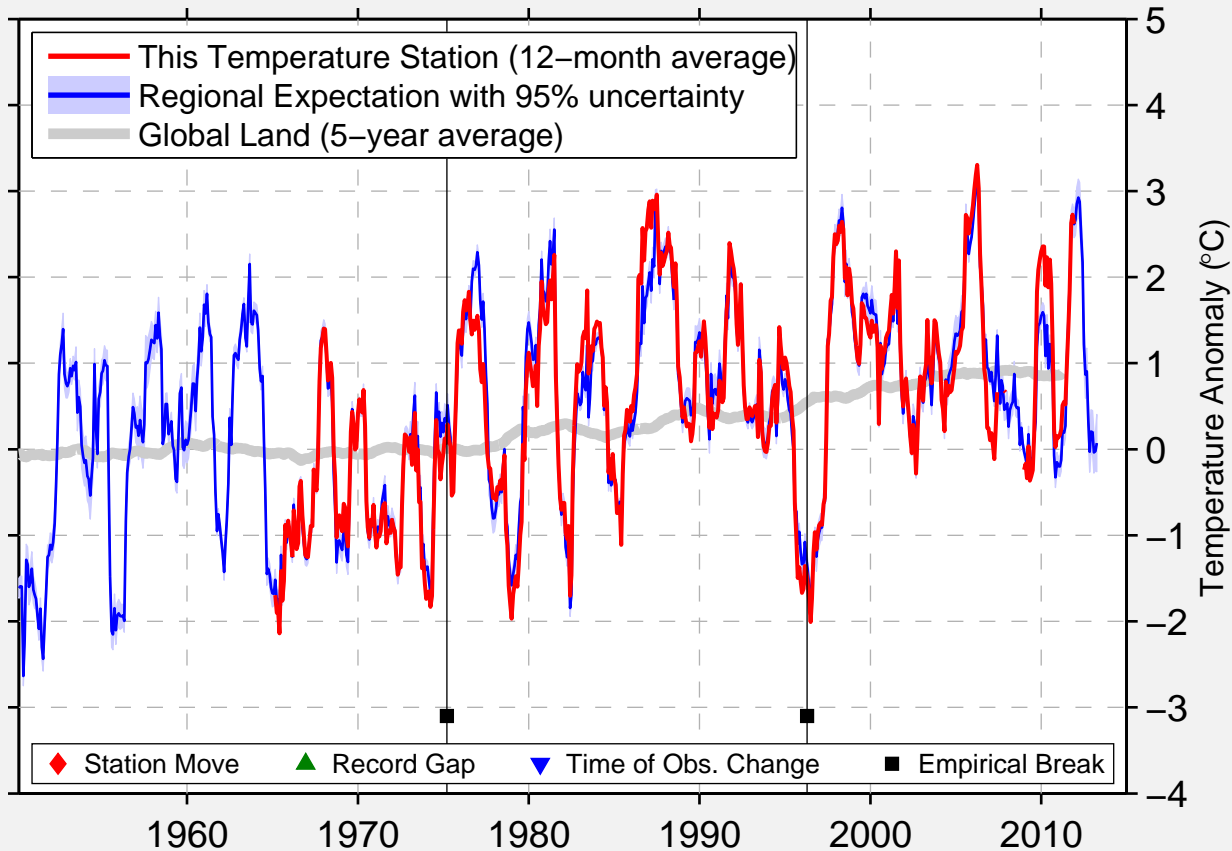

BUTTE ST PIERRE

53.450 N, 109.200 W (Canada)

Data Quality Controlled and Aligned at Breakpoints

Berkeley Earth