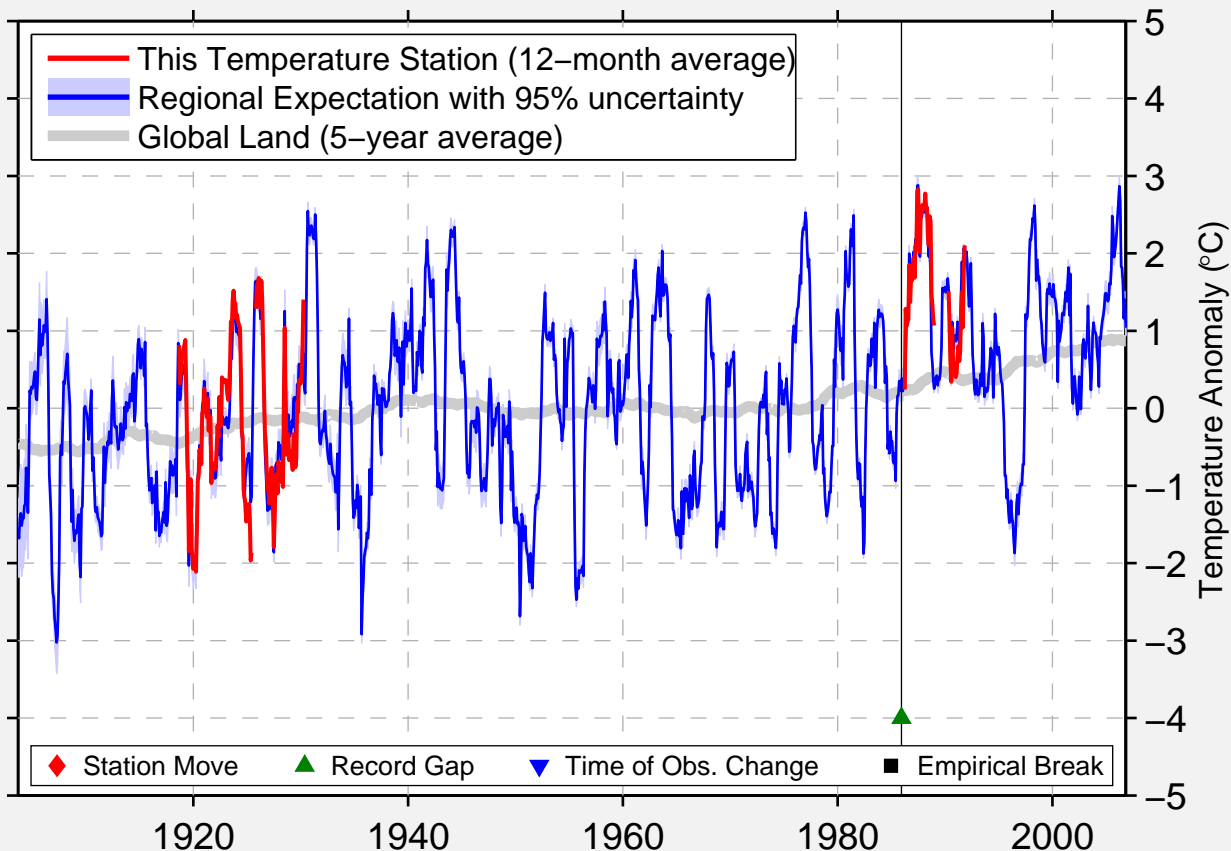

NORTH COOKING LAKE

53.430 N, 113.150 W (Canada)

Data Quality Controlled and Aligned at Breakpoints

Berkeley Earth