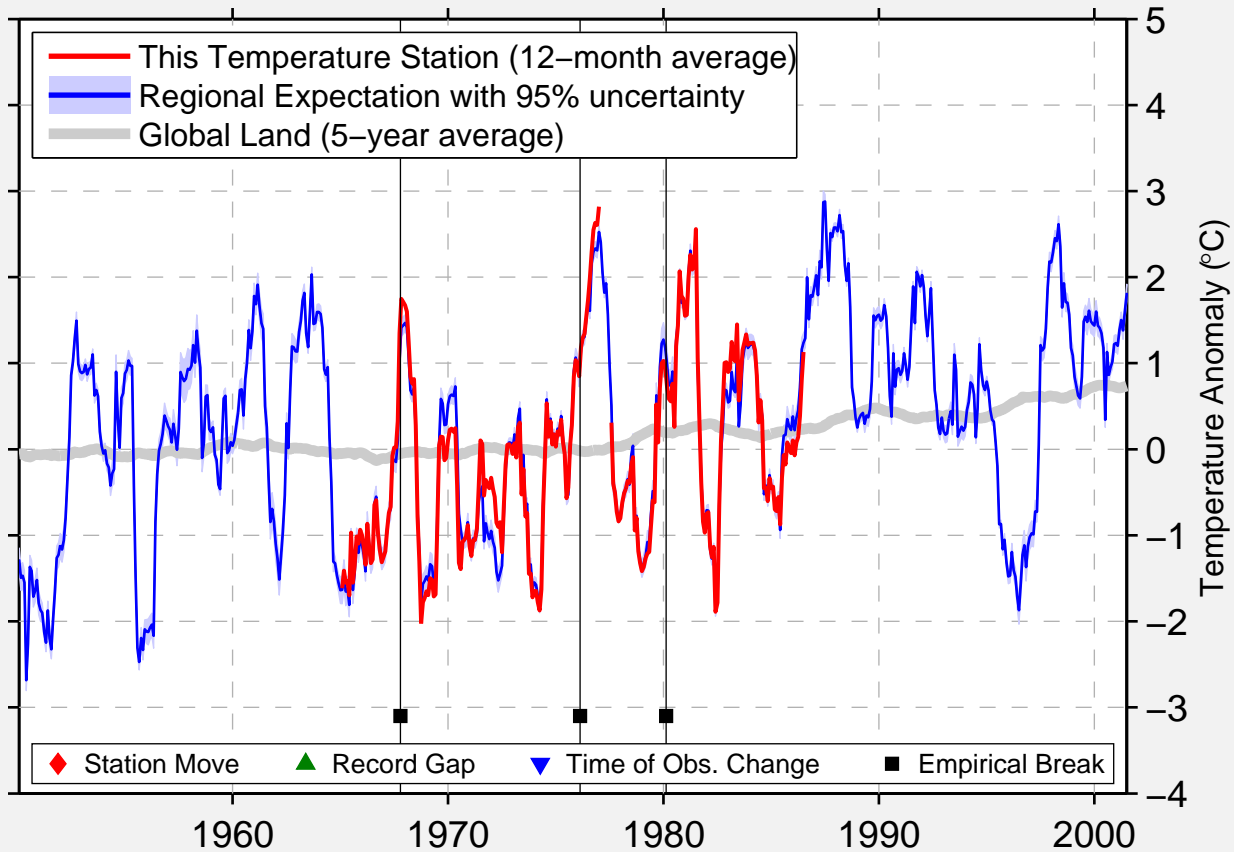

ELLERSLIE

53.420 N, 113.550 W (Canada)

Data Quality Controlled and Aligned at Breakpoints

Berkeley Earth