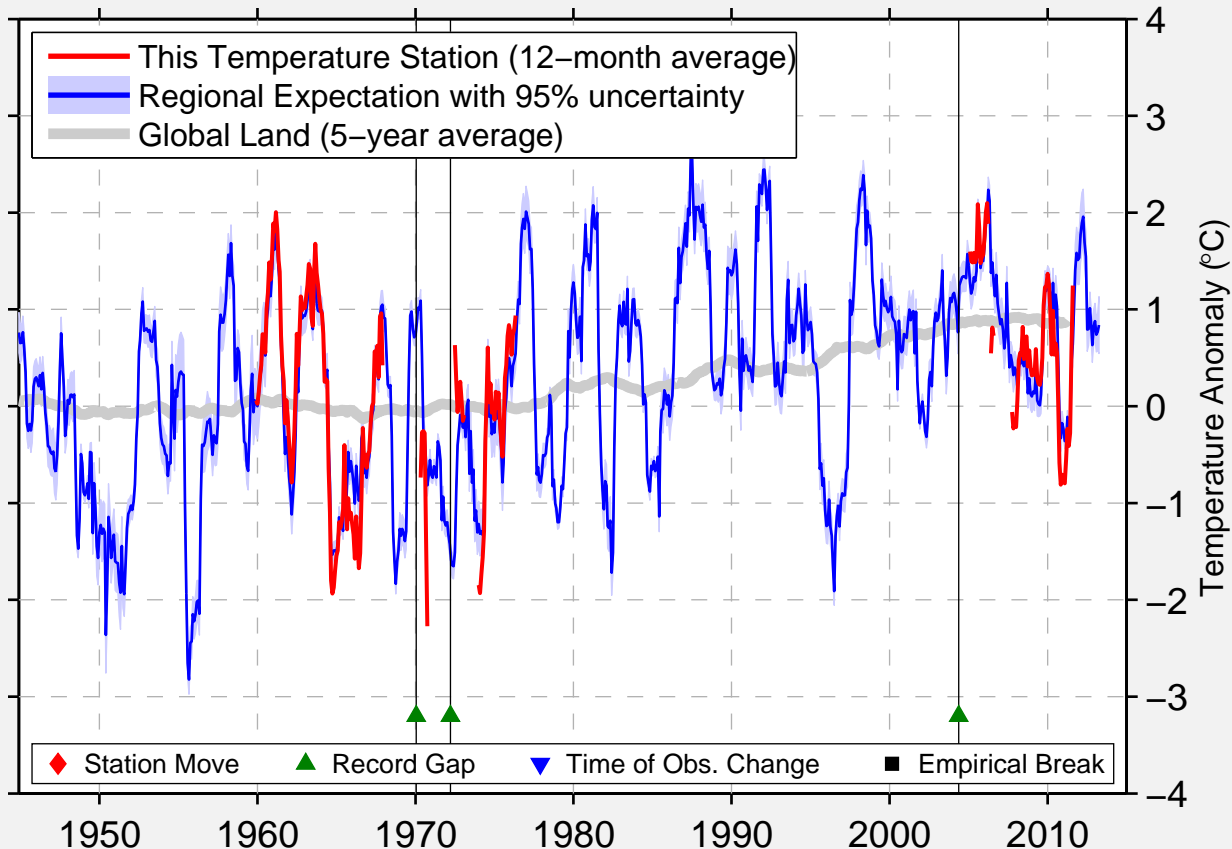

# HINTON VALLEY

53.410 N, 117.555 W (Canada)

Data Quality Controlled and Aligned at Breakpoints

Berkeley Earth