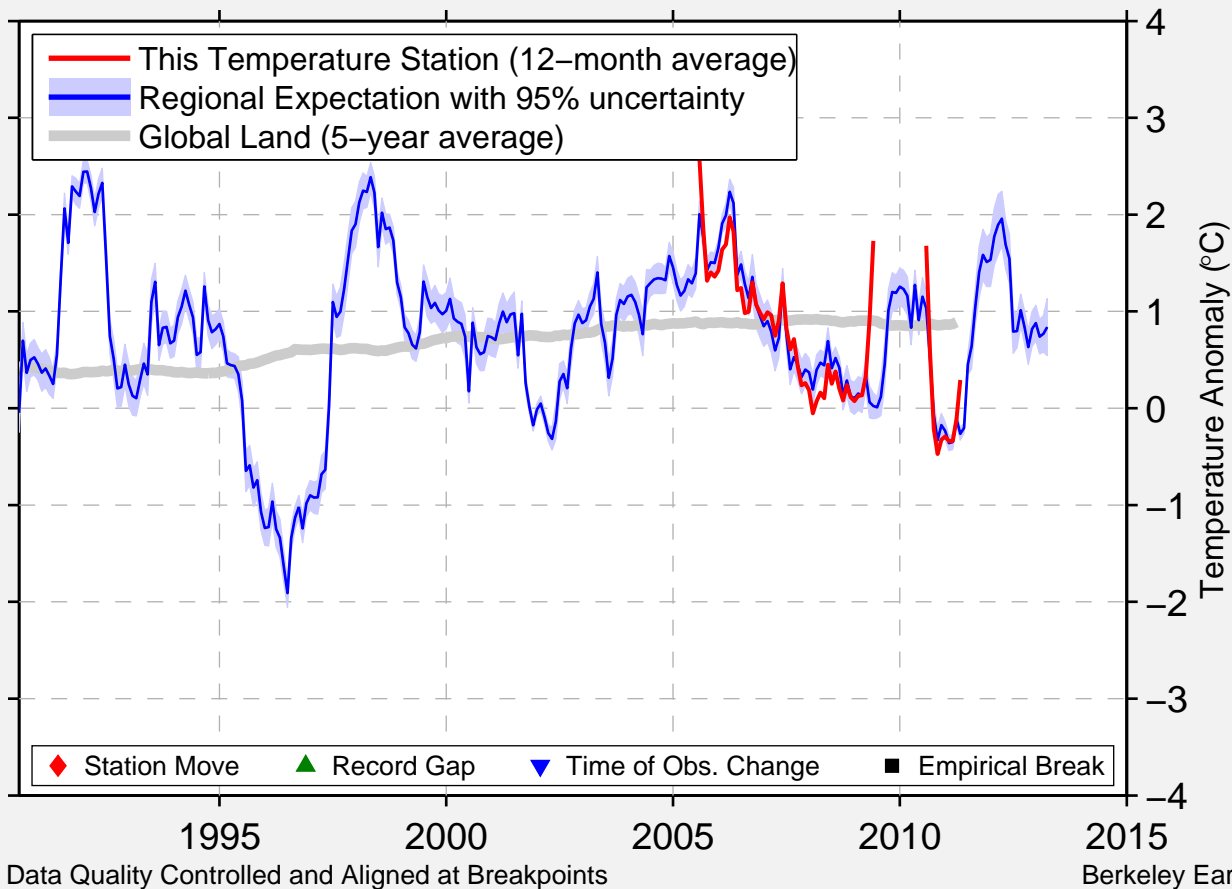

WILLOW CREEK 1

53.390 N, 118.350 W (Canada)

Data Quality Controlled and Aligned at Breakpoints

Berkeley Earth