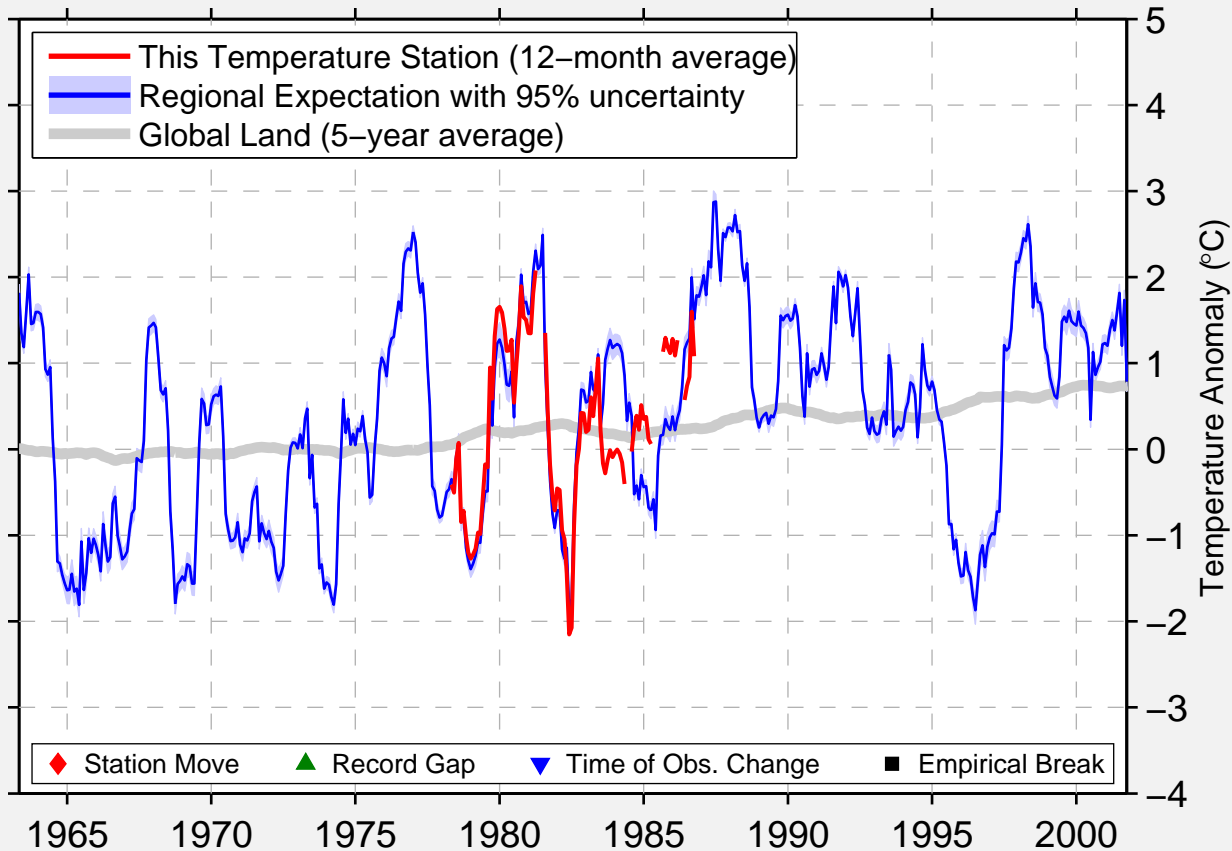

# HASTINGS LAKE

53.380 N, 112.880 W (Canada)

Data Quality Controlled and Aligned at Breakpoints

Berkeley Earth