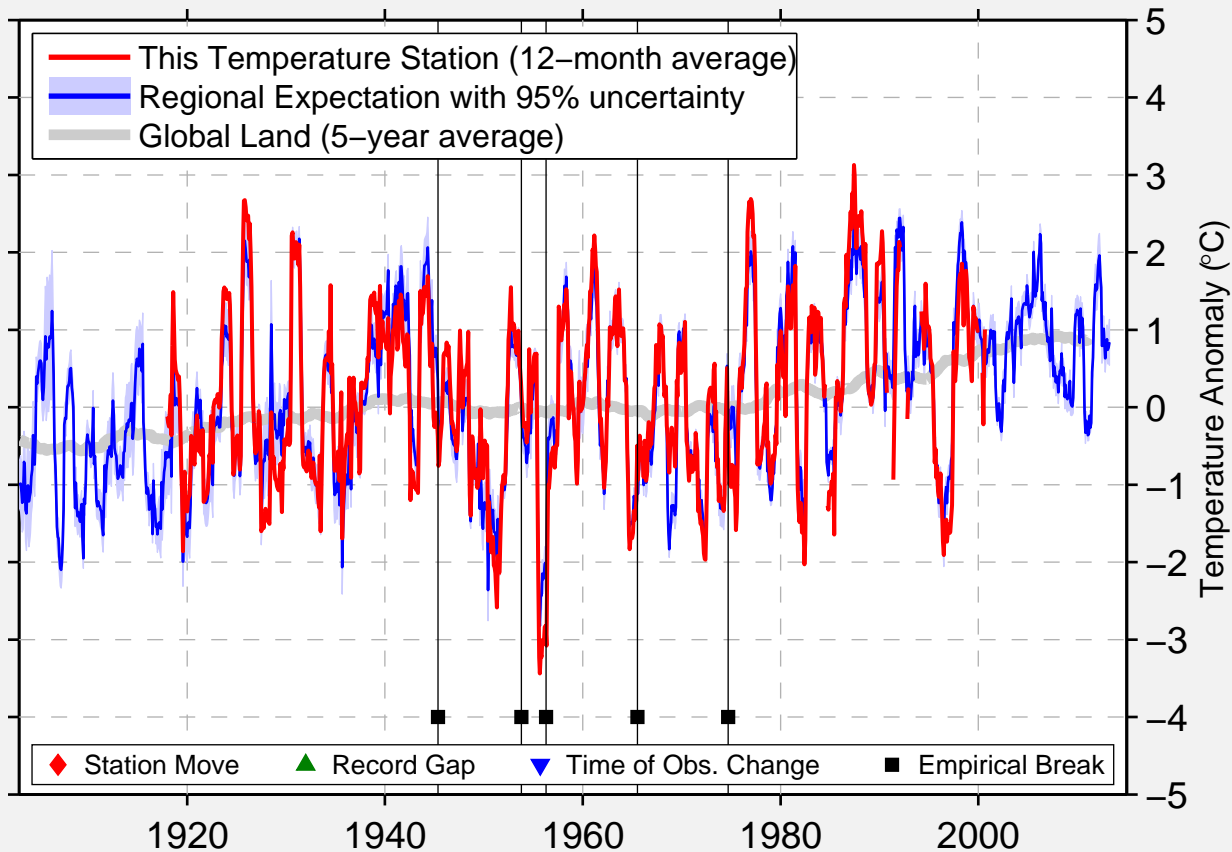

ENTRANCE, AL

53.375 N, 117.690 W (Canada)

Data Quality Controlled and Aligned at Breakpoints

Berkeley Earth