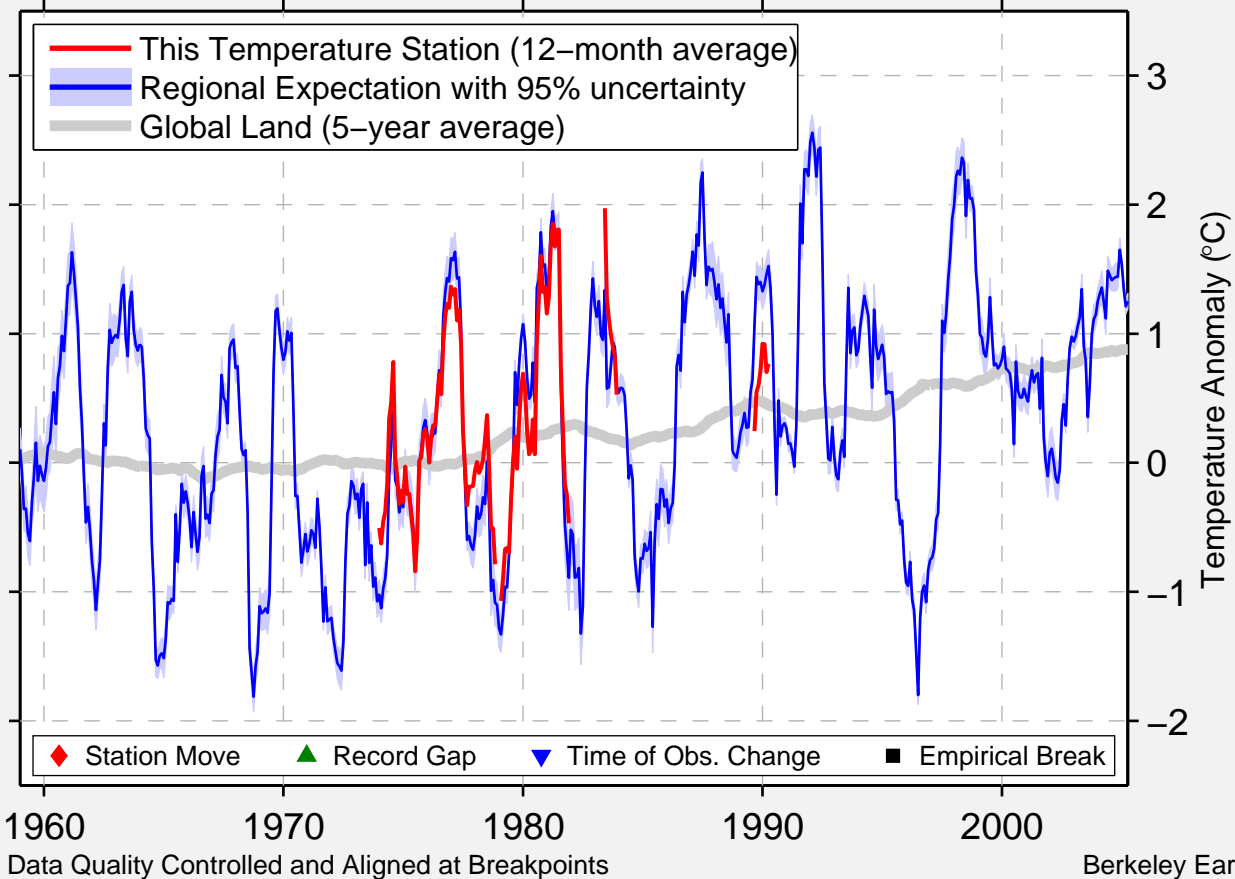

MCBRIDE NORTH

53.370 N, 120.250 W (Canada)

Data Quality Controlled and Aligned at Breakpoints

Berkeley Earth