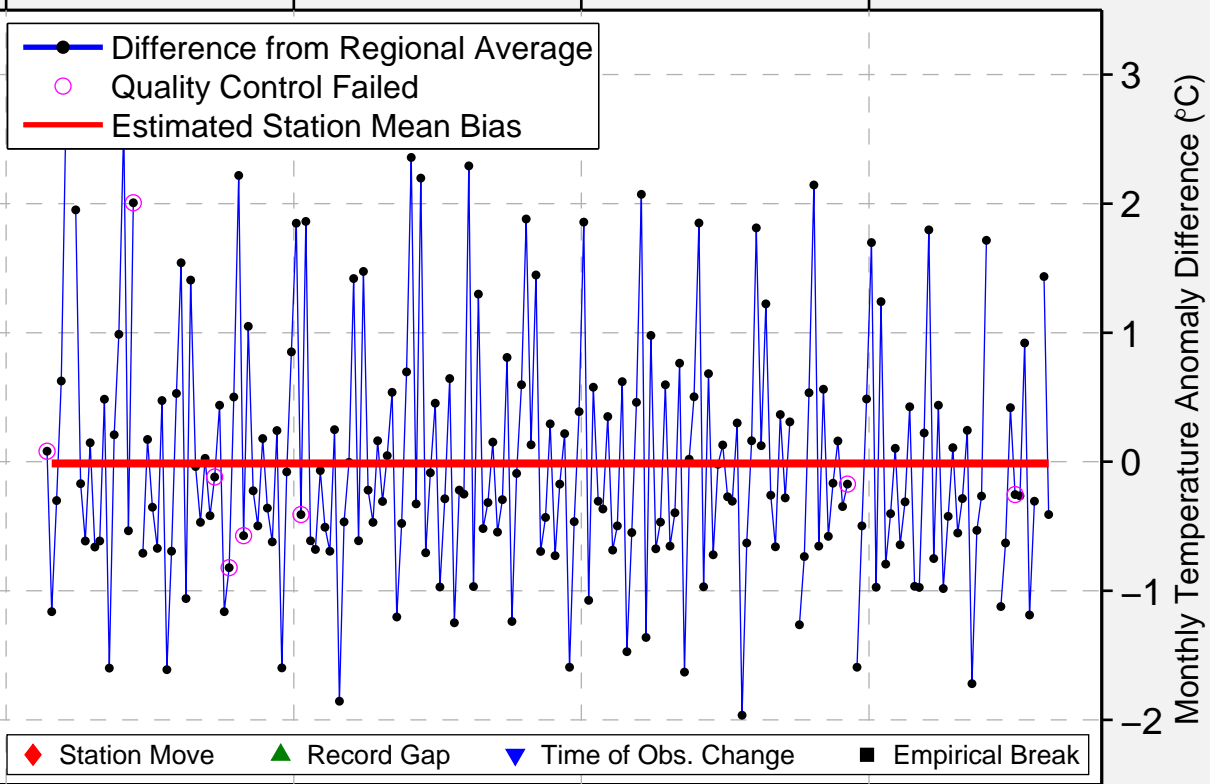

MEDSTEAD

Difference of Station Temperature Data from Regional Average

1990

1995

2000

2005