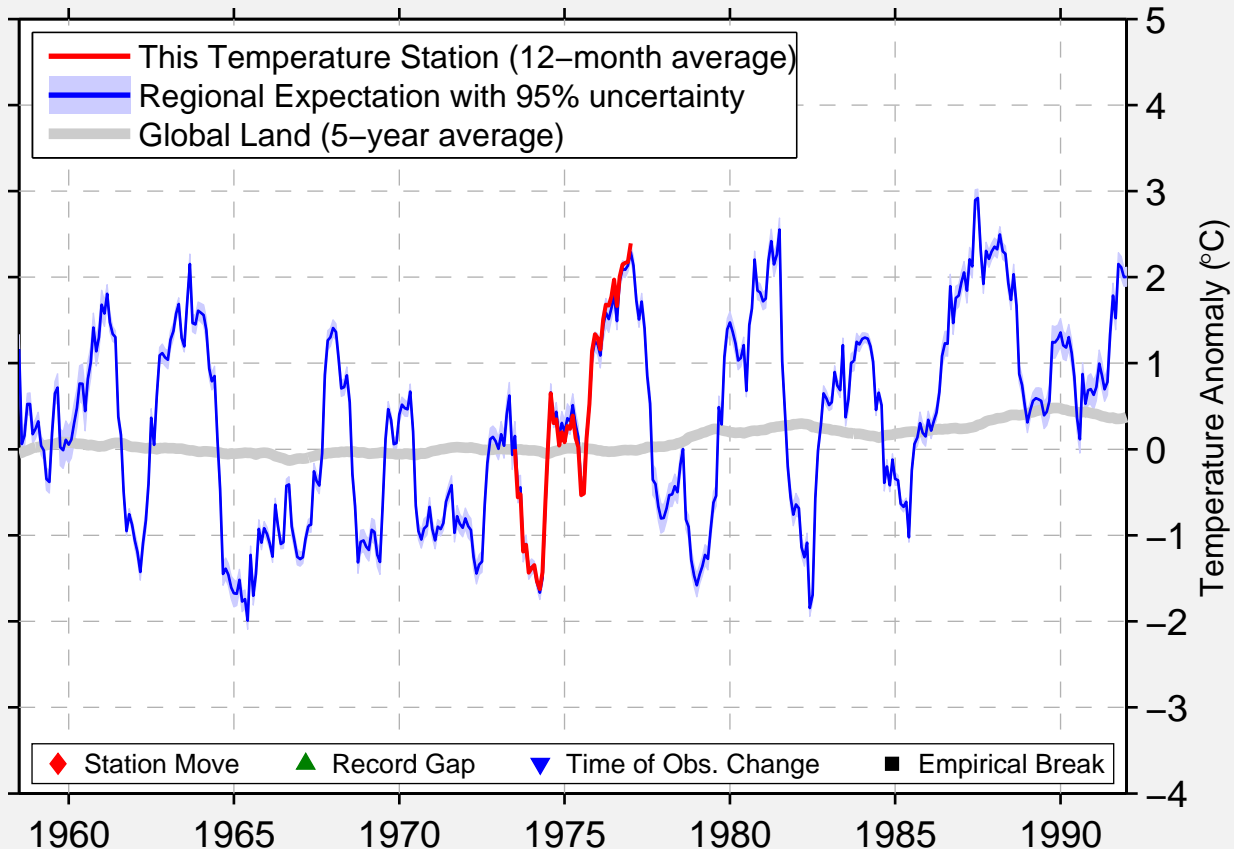

LLOYDMINSTER ARPT

53.350 N, 110.833 W (Canada)

Data Quality Controlled and Aligned at Breakpoints

Berkeley Earth