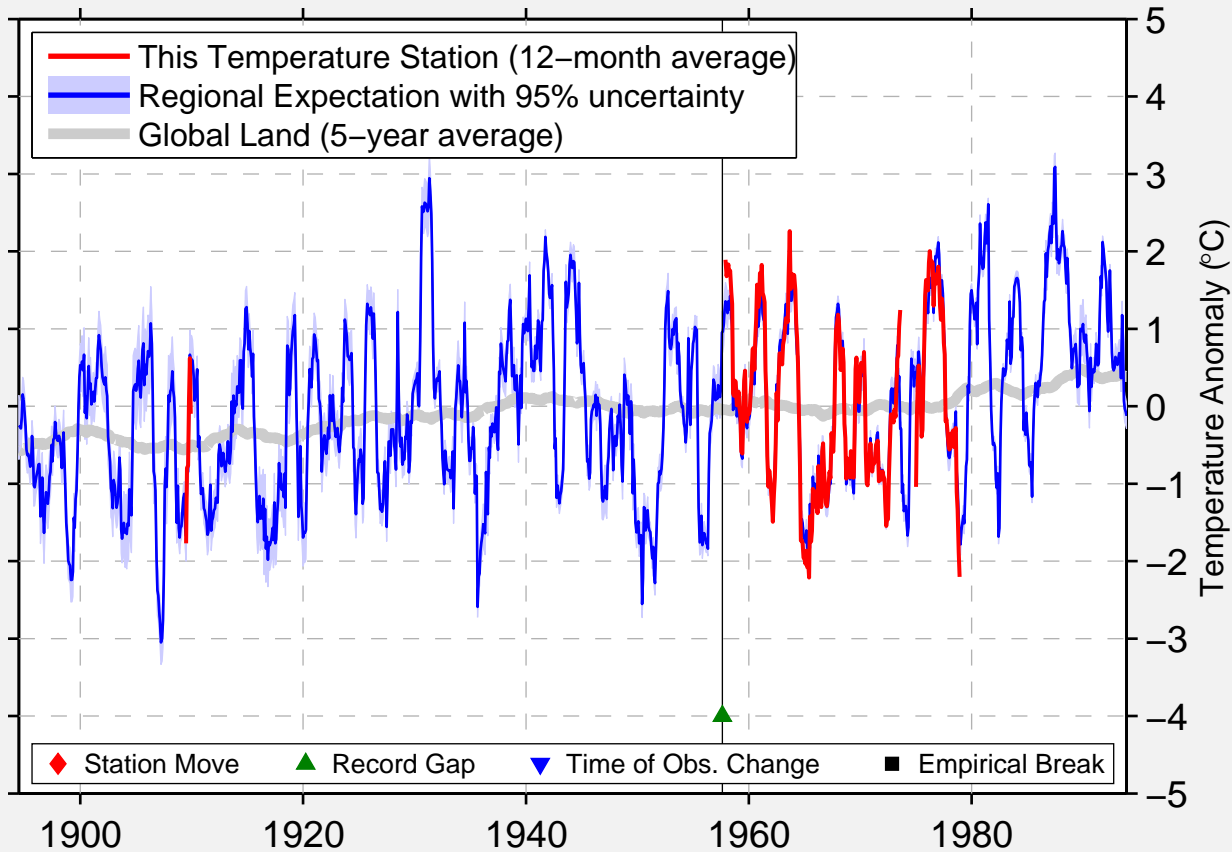

GLASLYN CDA EPF, SA
53.330 N, 108.270 W (Canada)

Data Quality Controlled and Aligned at Breakpoints

Berkeley Earth