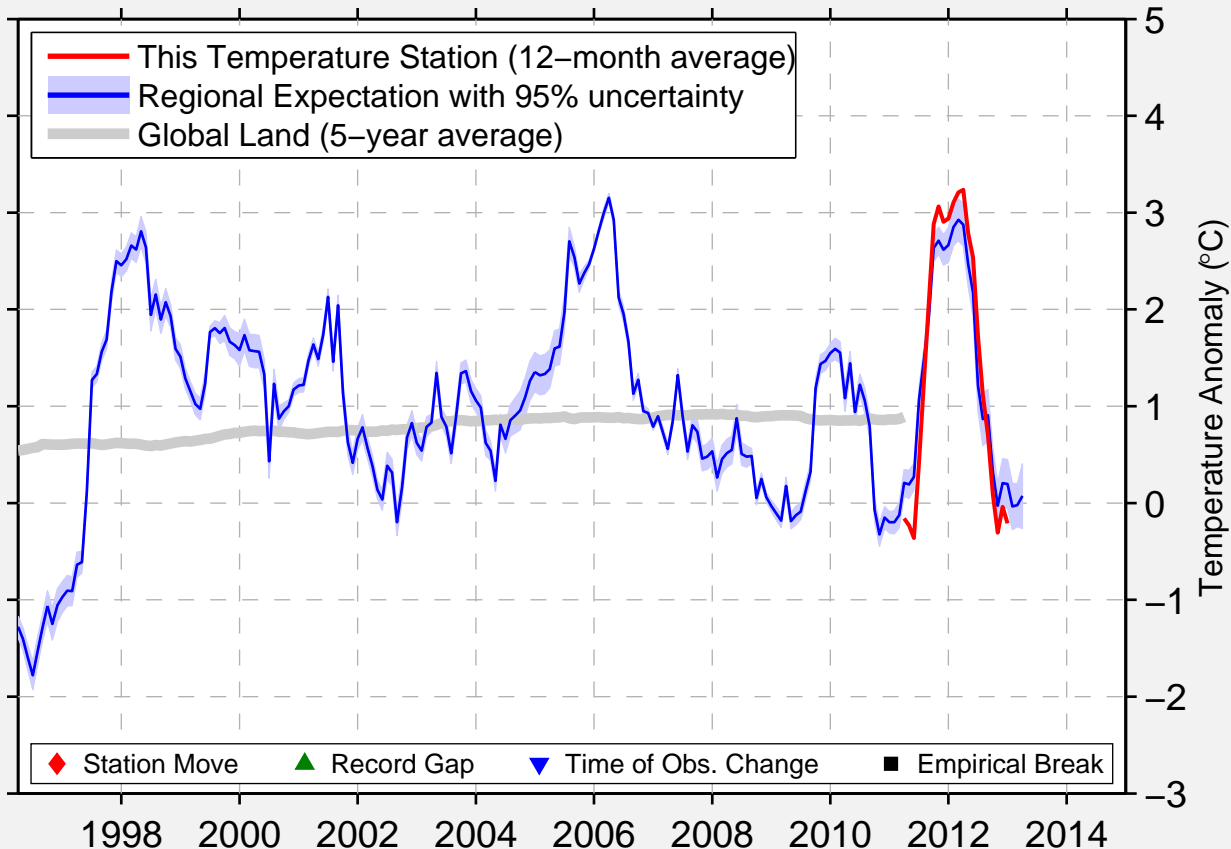

VIKING NORTH 3

53.280 N, 111.770 W (Canada)

Data Quality Controlled and Aligned at Breakpoints

Berkeley Earth