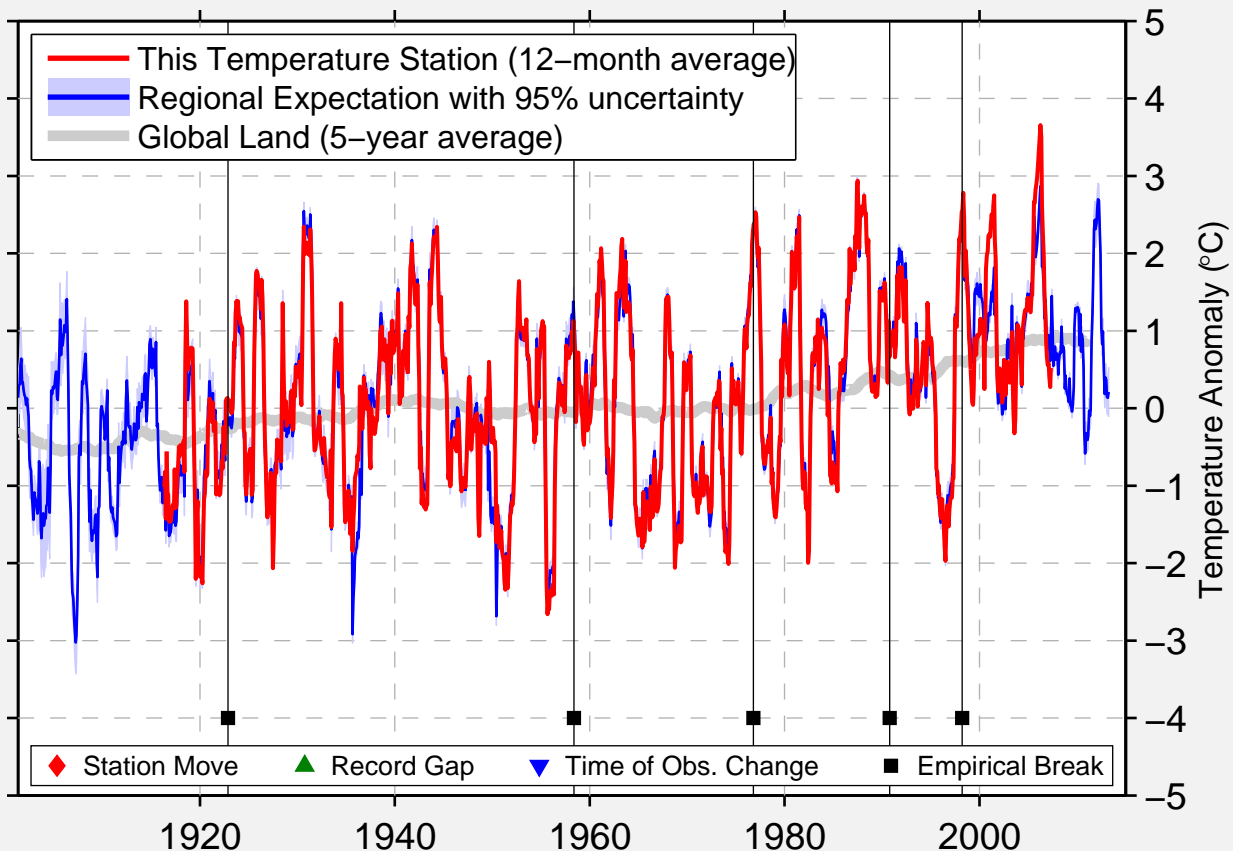

CALMAR,AL

53.280 N, 113.852 W (Canada)

Data Quality Controlled and Aligned at Breakpoints

Berkeley Earth