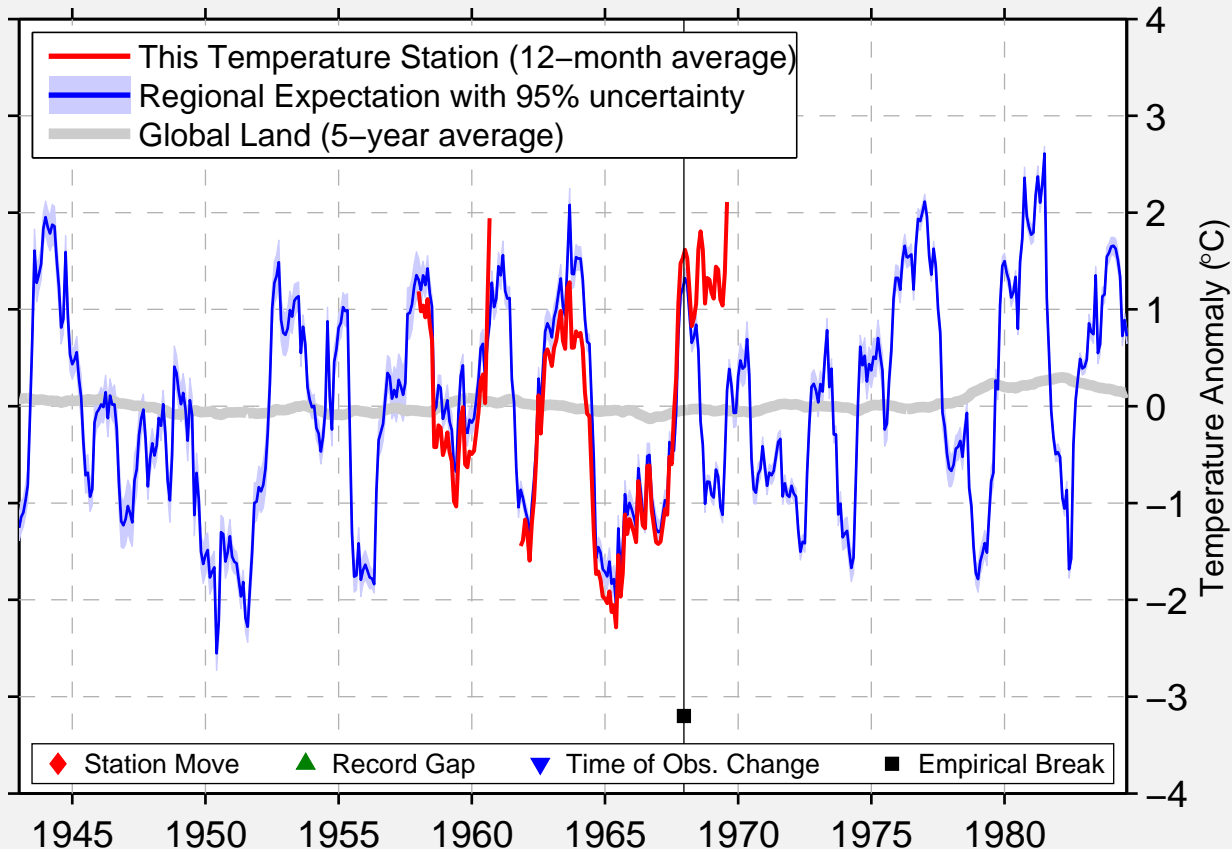

# GLENBUSH

53.230 N, 108.000 W (Canada)

◆ Station Move    ▲ Record Gap    ▼ Time of Obs. Change    ■ Empirical Break